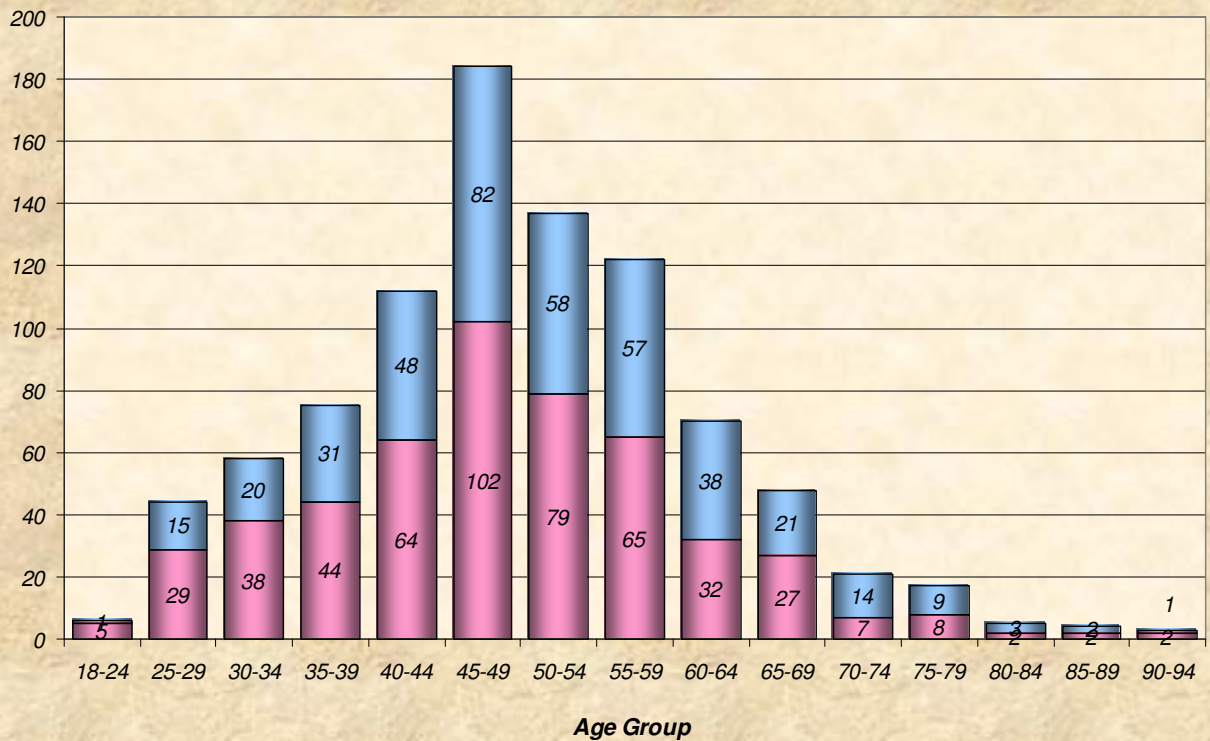

Total  
Distance

Max & Avg  
Distance

**Total, Maximum and Average Distance in Miles Per Age Group - May 2009**

Total  
Distance

Number  
Participants

Male / Female Participants Per Zone - May 2009

Male  
Female

Number  
Participants

Male / Female Participants Per Age Group - May 2009

Male  
Female

Male / Female Participants Per LMSC - May 2009

LMSC