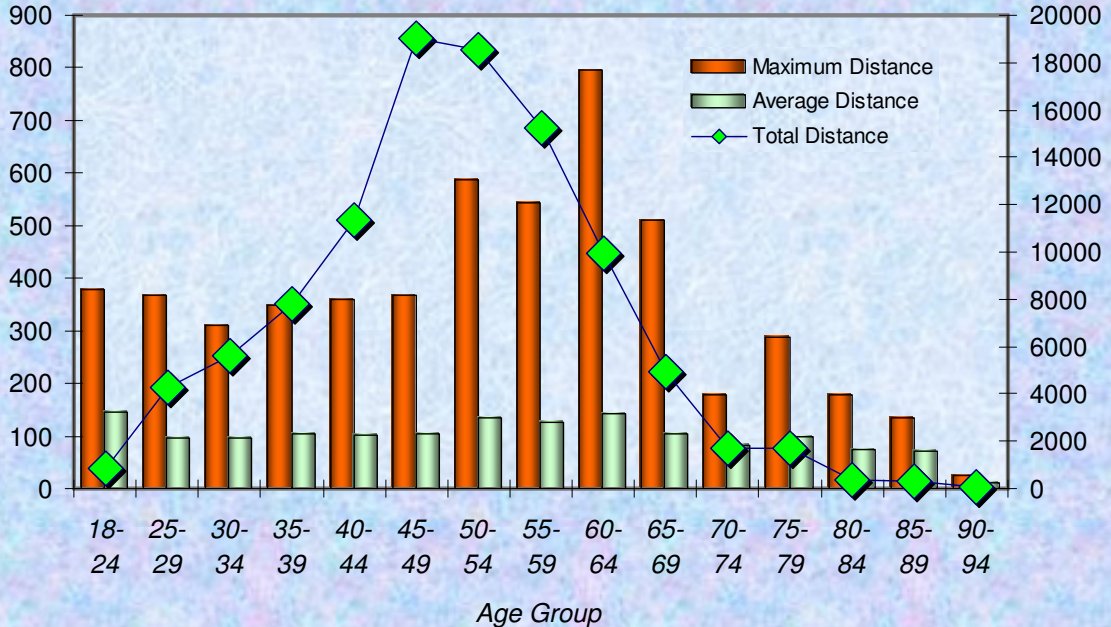

### Total Distance (Miles) for Each Age Group - May 2009

Total Distance

■ Total Distance

Total Distance (Miles) Per LMSC- May 2009

Max & Avg  
Distance

**Total, Maximum and Average Distance in Miles Per Zone - May 2009**

Total  
Distance

Max & Avg  
Distance

**Total, Maximum and Average Distance in Miles Per Age Group - May 2009**

Total  
Distance

Number  
Participants

Male / Female Participants Per Zone - May 2009

Male  
Female

Number  
Participants

Male / Female Participants Per Age Group - May 2009

Male  
Female

Male / Female Participants Per LMSC - May 2009

LMSC