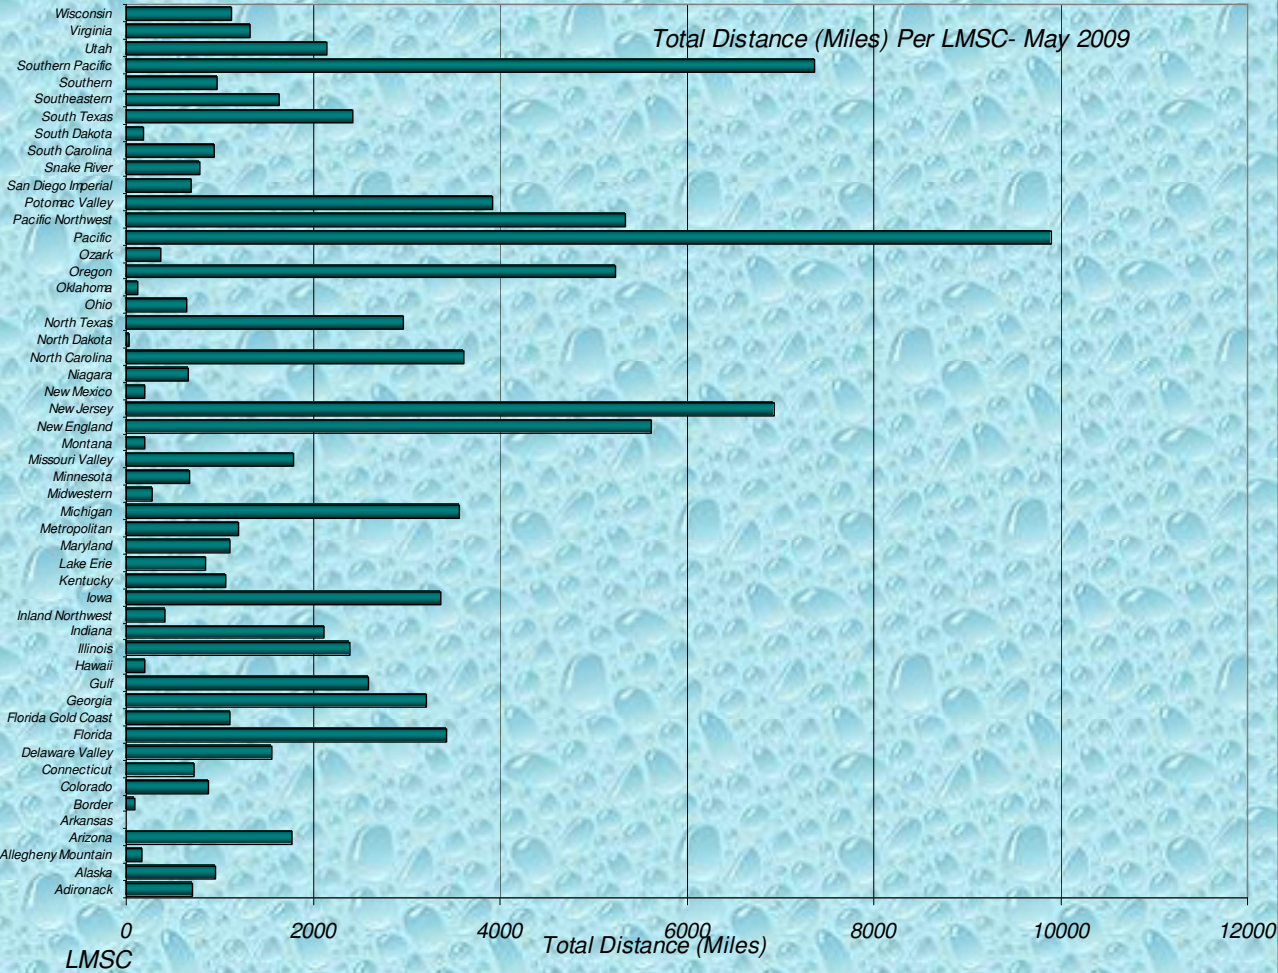

### Total Distance in Miles Per Zone - May 2009

Age Group

### Total Distance (Miles) for Each Age Group - May 2009

Total Distance

■ Total Distance

Total Distance (Miles) Per LMSC- May 2009

Max & Avg  
Distance

**Total, Maximum and Average Distance in Miles Per Zone - May 2009**