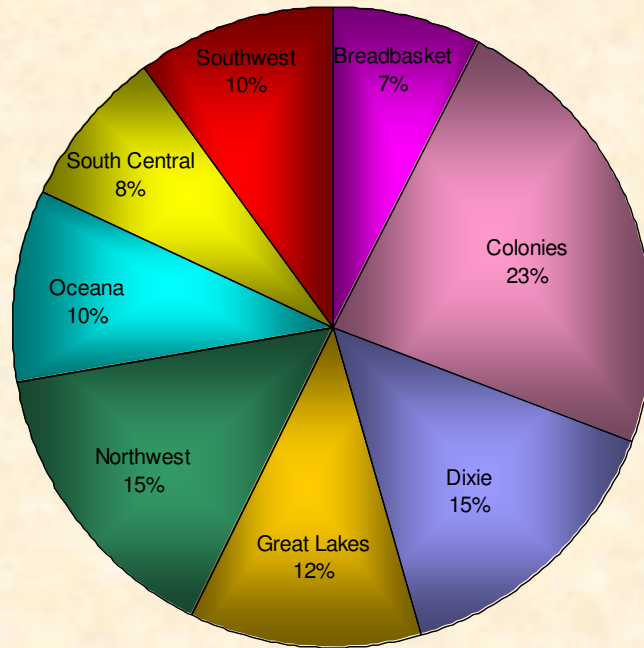

**% Total Distance  
per Zone**

**% Total Distance  
per Agegroup**

Zone

### Total Distance in Miles Per Zone - May 2009

Age Group