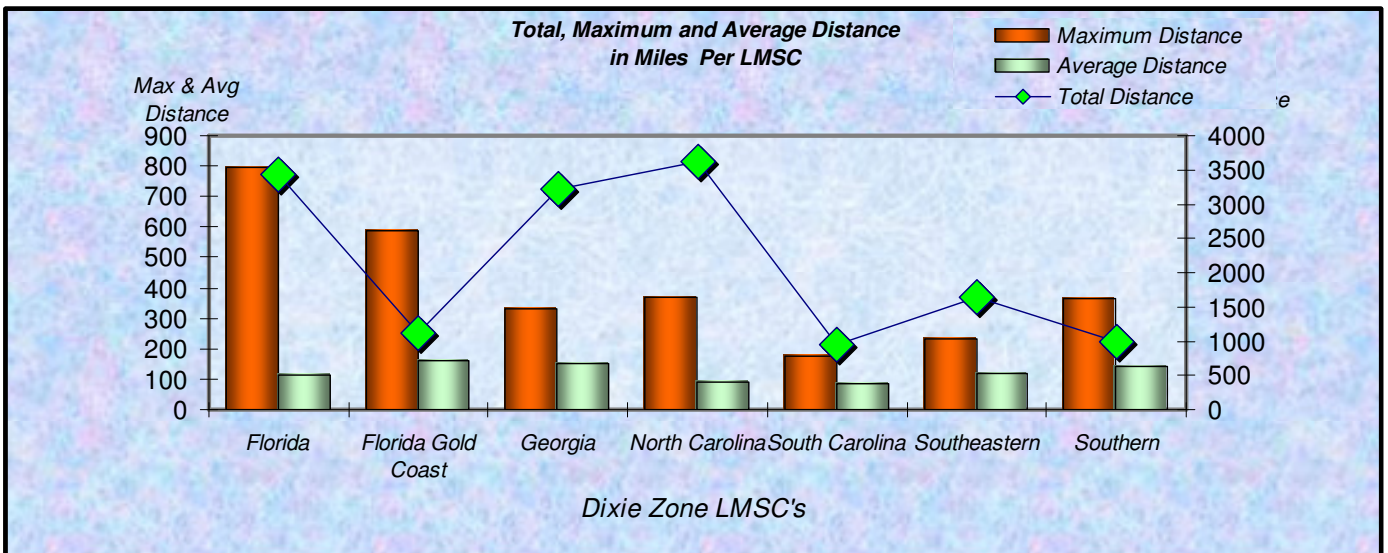

Total  
Distance

Max & Avg  
Distance

**Total, Maximum and Average Distance in Miles Per Age Group - May 2009**

Total  
Distance

Number  
Participants

Male / Female Participants Per Zone - May 2009

Male  
Female

Number  
Participants

Male / Female Participants Per Age Group - May 2009

Male  
Female

Male / Female Participants Per LMSC - May 2009

LMSC