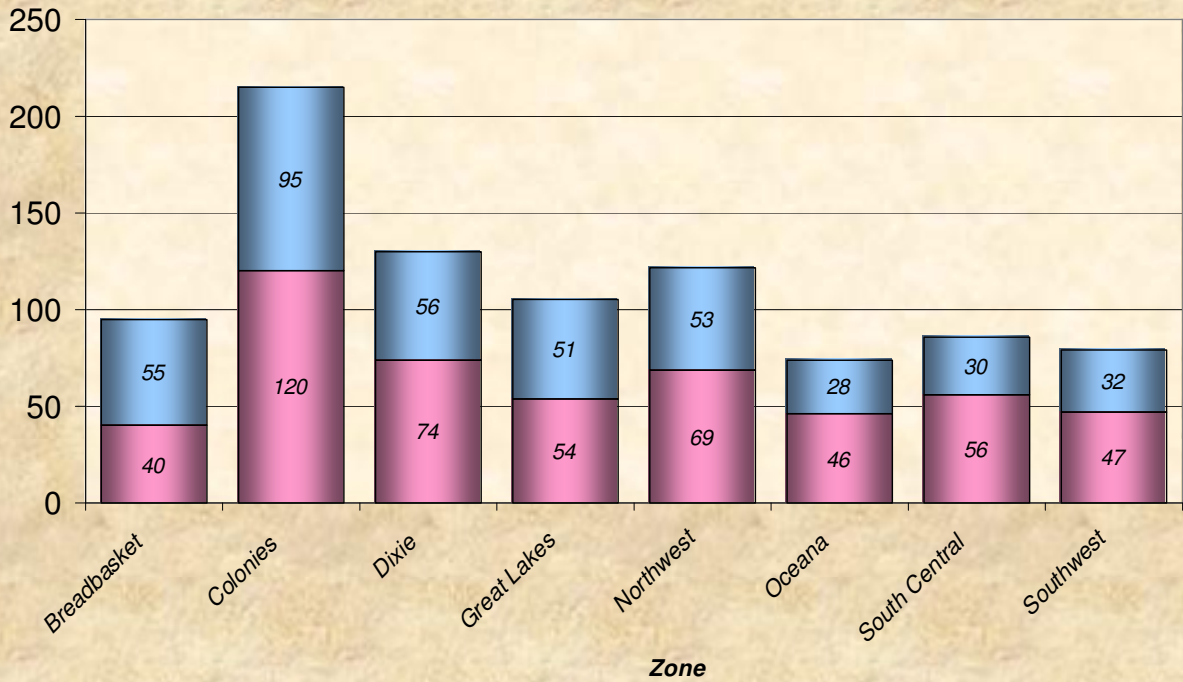

Total  
Distance

Max & Avg  
Distance

**Total, Maximum and Average Distance in Miles Per Age Group - May 2009**

Total  
Distance

Number  
Participants

Male / Female Participants Per Zone - May 2009

Male  
Female

Number  
Participants

Male / Female Participants Per Age Group - May 2009

Male  
Female

Male / Female Participants Per LMSC - May 2009

LMSC