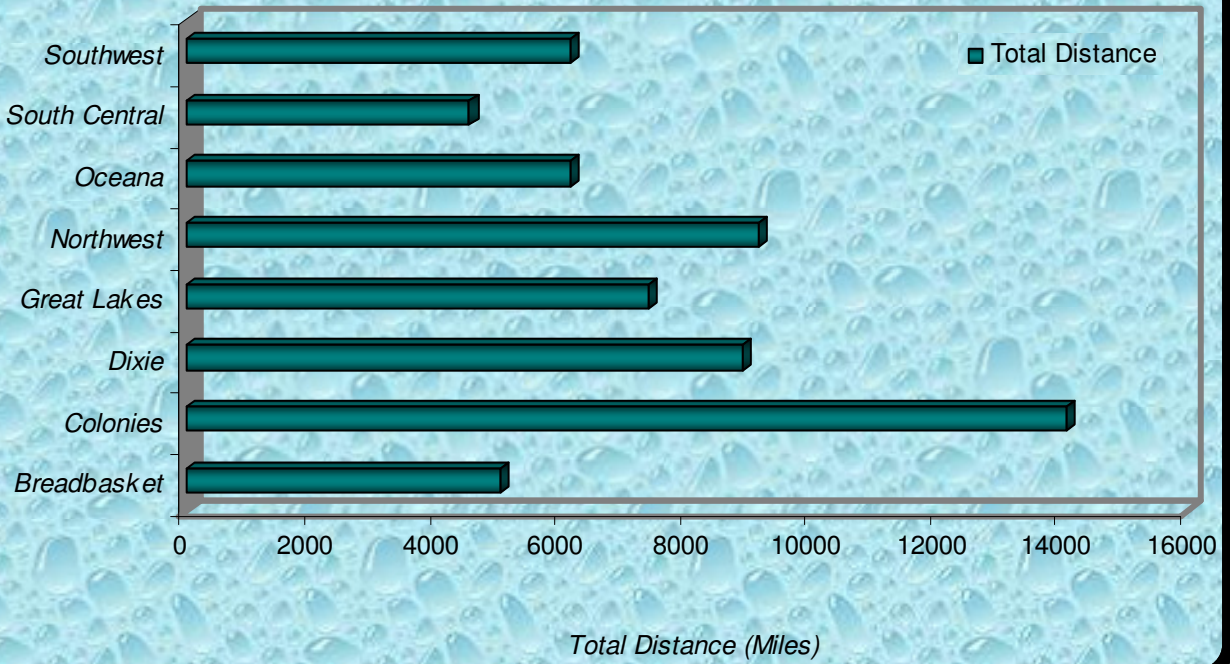

**% Total Distance
per Zone**

**% Total Distance
per Agegroup**

Zone

Total Distance in Miles Per Zone - March 2009

Age Group

Total Distance (Miles) for Each Age Group - March 2009

■ Total Distance

Total, Maximum and Average Distance in Miles Per Zone - March 2009

■ Male
■ Female

Male / Female Participants Per LMSC - March 2009

LMSC