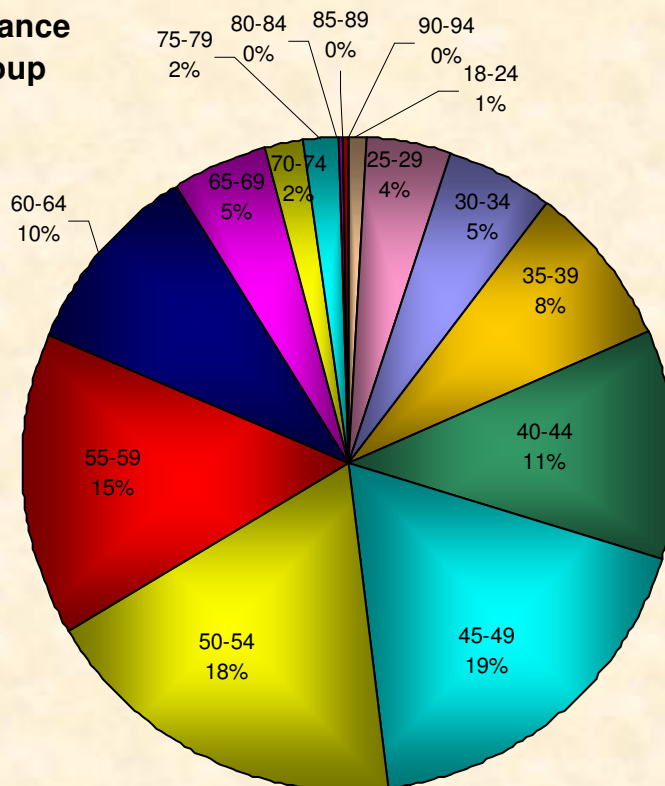

**% Total Distance
per Zone**

**% Total Distance
per Agegroup**

Zone

Total Distance in Miles Per Zone - March 2009

Age Group

Total Distance (Miles) for Each Age Group - March 2009

■ Total Distance

Total, Maximum and Average Distance in Miles Per Zone - March 2009

Total, Maximum and Average Distance in Miles Per Age Group - March 2009

Number
Participants

Male / Female Participants Per Zone - March 2009

■ Male
■ Female

Number
Participants

Male / Female Participants Per Age Group - March 2009

■ Male
■ Female

Male / Female Participants Per LMSC - March 2009

LMSC