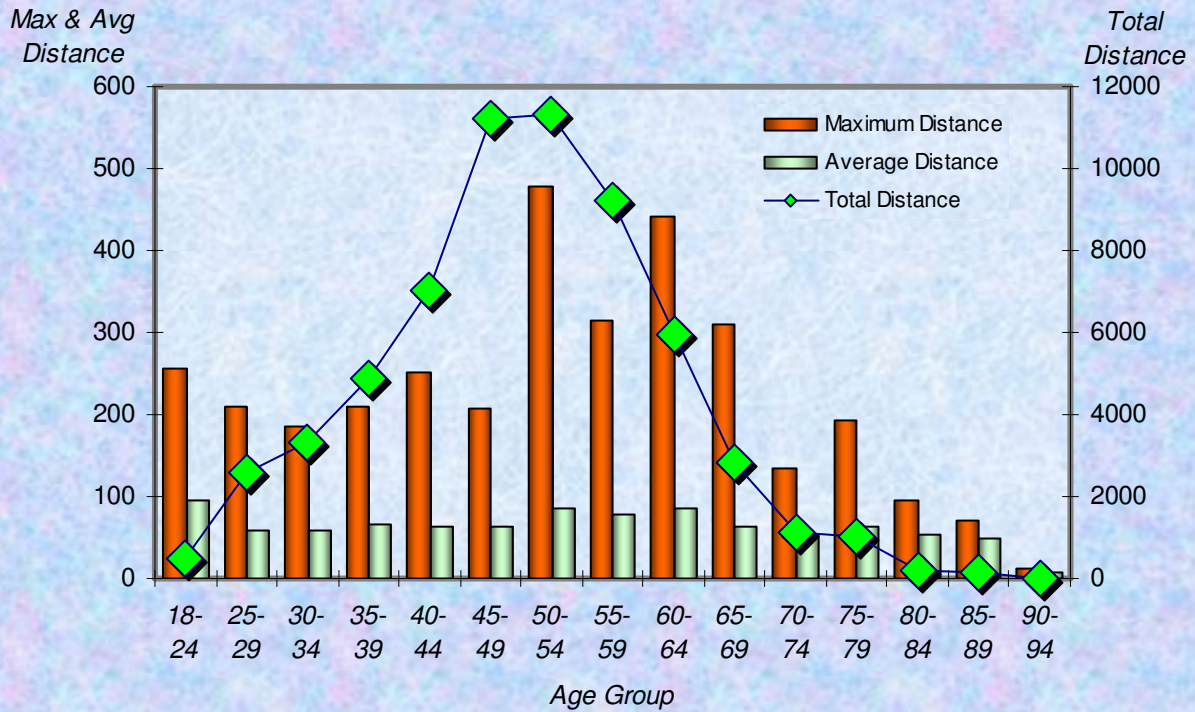

**% Total Distance
per Zone**

**% Total Distance
per Agegroup**

Zone

Total Distance in Miles Per Zone - March 2009

Age Group

Total Distance (Miles) for Each Age Group - March 2009

■ Total Distance

Total, Maximum and Average Distance in Miles Per Zone - March 2009

Total, Maximum and Average Distance in Miles Per Age Group - March 2009

Number
Participants

Male / Female Participants Per Zone - March 2009

■ Male
■ Female

Number
Participants

Male / Female Participants Per Age Group - March 2009

■ Male
■ Female

Male / Female Participants Per LMSC - March 2009

LMSC