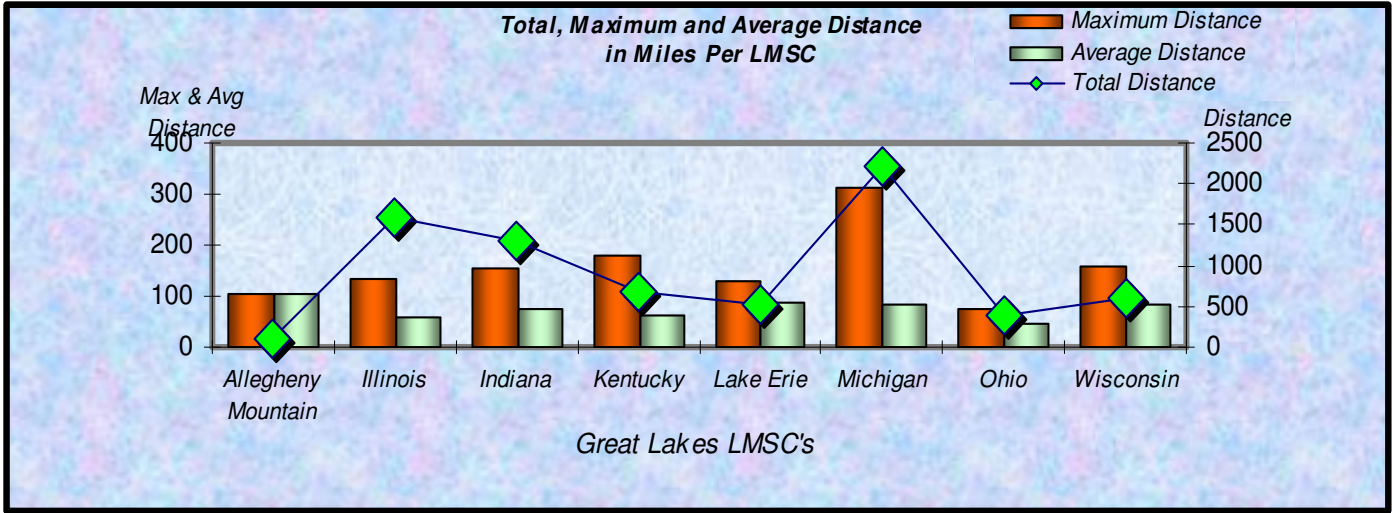

**% Total Distance
per Zone**

**% Total Distance
per Agegroup**

Zone

Total Distance in Miles Per Zone - March 2009

Age Group

Total Distance (Miles) for Each Age Group - March 2009

■ Total Distance

Total, Maximum and Average Distance in Miles Per Zone - March 2009

Total, Maximum and Average Distance in Miles Per Age Group - March 2009

Number
Participants

Male / Female Participants Per Zone - March 2009

■ Male
■ Female

Number
Participants

Male / Female Participants Per Age Group - March 2009