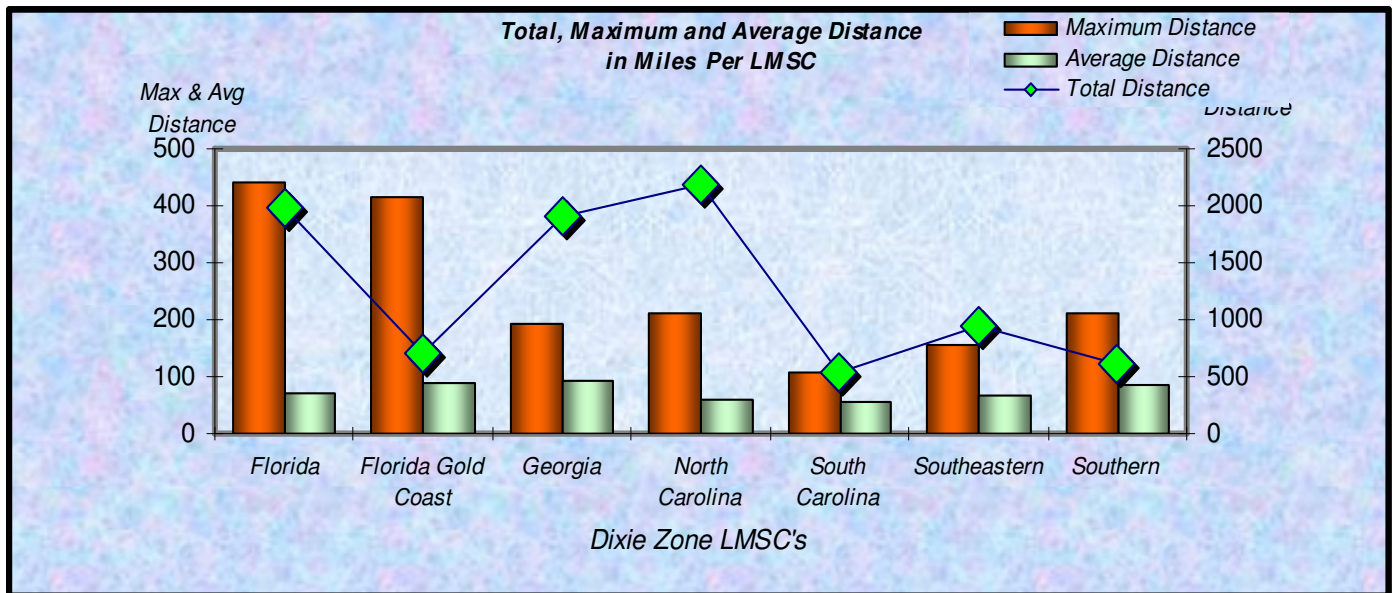

**% Total Distance
per Zone**

**% Total Distance
per Agegroup**

Zone

Total Distance in Miles Per Zone - March 2009

Age Group

Total Distance (Miles) for Each Age Group - March 2009

■ Total Distance

Total, Maximum and Average Distance in Miles Per Zone - March 2009

Total, Maximum and Average Distance in Miles Per Age Group - March 2009

Number
Participants

Male / Female Participants Per Zone - March 2009

■ Male
■ Female

Number
Participants

Male / Female Participants Per Age Group - March 2009