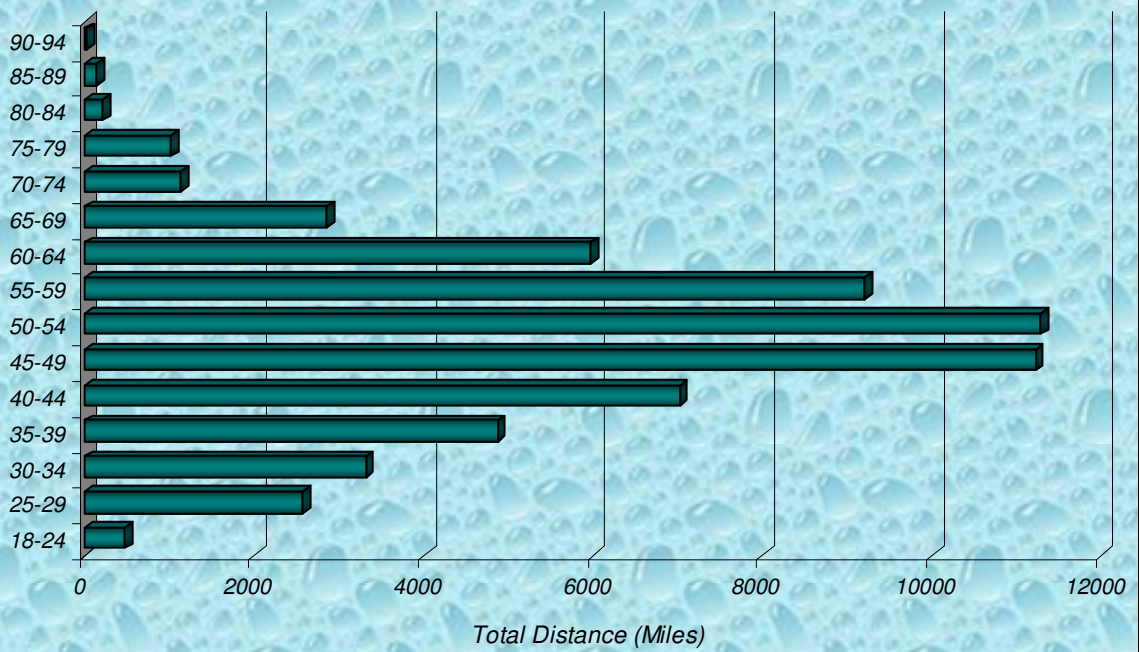

**% Total Distance
per Zone**

**% Total Distance
per Agegroup**

Zone

Total Distance in Miles Per Zone - March 2009

Age Group

Total Distance (Miles) for Each Age Group - March 2009

■ Total Distance

Total, Maximum and Average Distance in Miles Per Zone - March 2009

Total, Maximum and Average Distance in Miles Per Age Group - March 2009

Number
Participants

Male / Female Participants Per Zone - March 2009

■ Male
■ Female

Number
Participants

Male / Female Participants Per Age Group - March 2009

■ Male
■ Female

Male / Female Participants Per LMSC - March 2009

LMSC