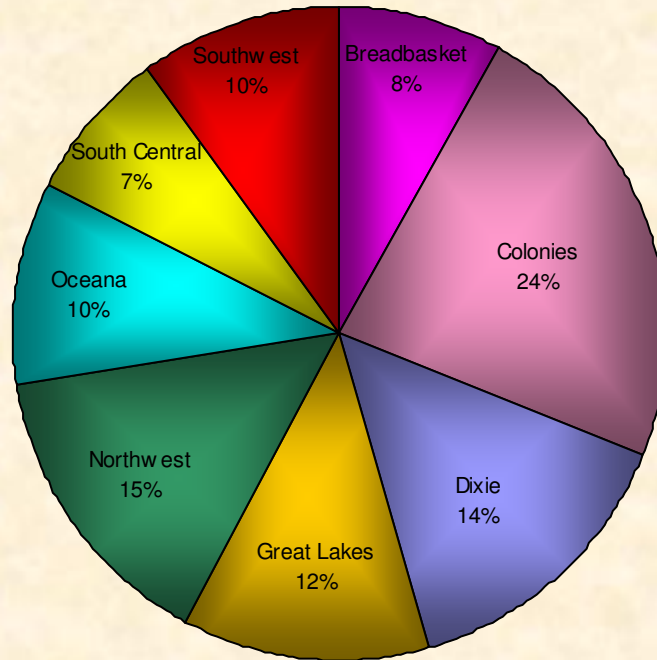

**% Total Distance
per Zone**

**% Total Distance
per Agegroup**

Zone

Total Distance in Miles Per Zone - March 2009

Age Group

Total Distance (Miles) for Each Age Group - March 2009

■ Total Distance

Total, Maximum and Average Distance in Miles Per Zone - March 2009

■ Male
■ Female

Male / Female Participants Per LMSC - March 2009

LMSC