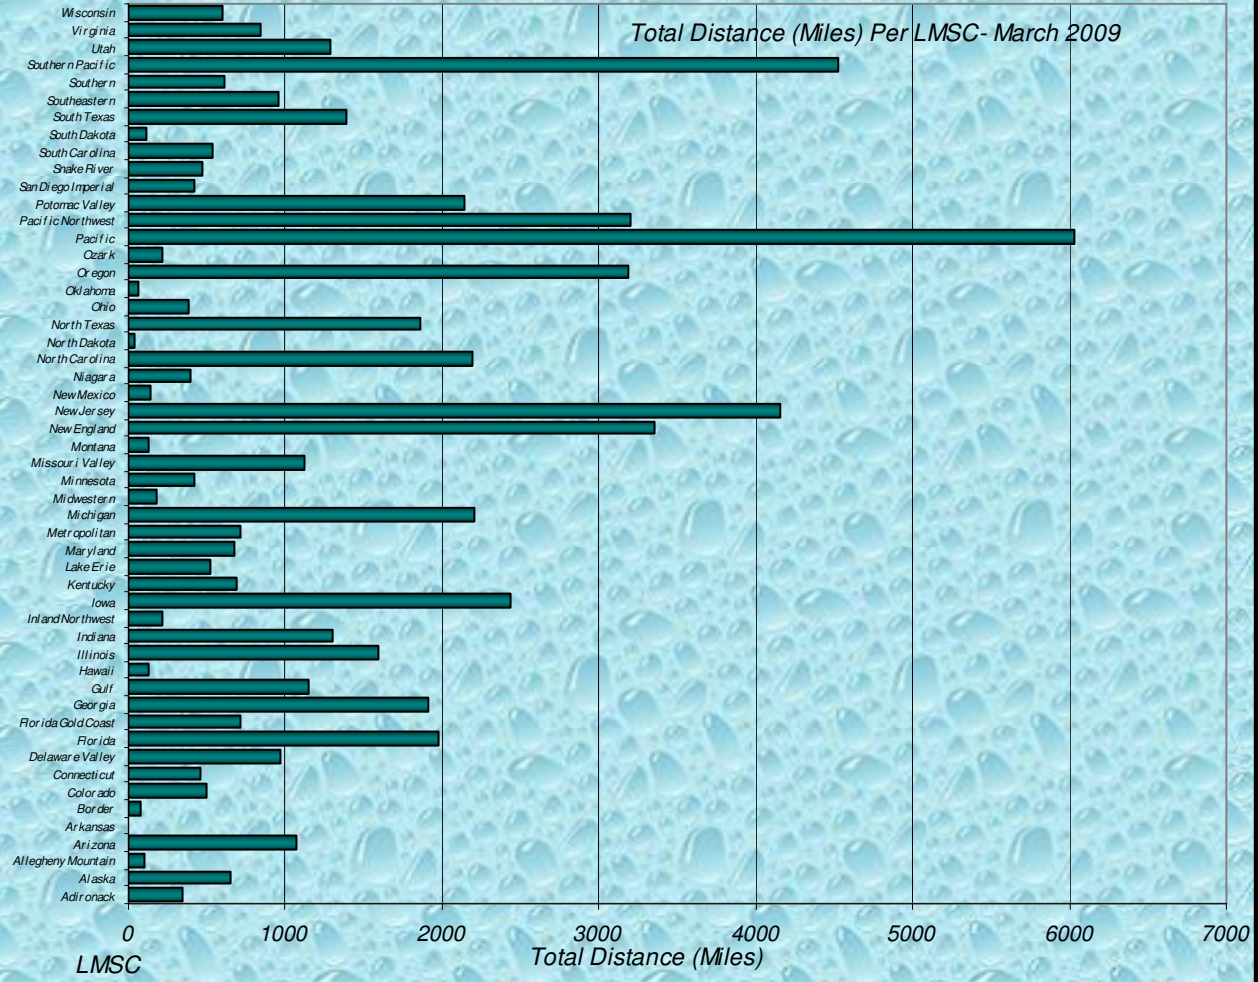

**% Total Distance
per Zone**

**% Total Distance
per Agegroup**

Zone

Total Distance in Miles Per Zone - March 2009

Age Group

Total Distance (Miles) for Each Age Group - March 2009

■ Total Distance

Total, Maximum and Average Distance in Miles Per Zone - March 2009

Total, Maximum and Average Distance in Miles Per Age Group - March 2009

Number
Participants

Male / Female Participants Per Zone - March 2009

■ Male
■ Female

Number
Participants

Male / Female Participants Per Age Group - March 2009

■ Male
■ Female

Male / Female Participants Per LMSC - March 2009

LMSC