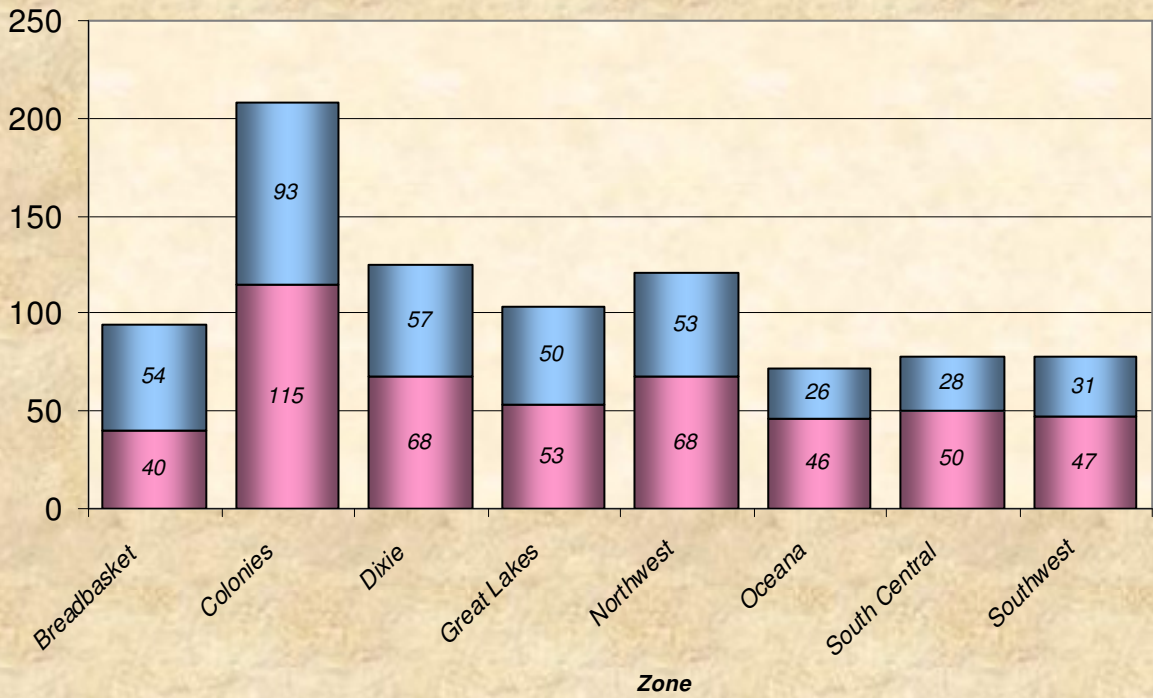

Total, Maximum and Average Distance in Miles Per Age Group - March 2009

Number
Participants

Male / Female Participants Per Zone - March 2009

■ Male
■ Female

Number
Participants

Male / Female Participants Per Age Group - March 2009

■ Male
■ Female

Male / Female Participants Per LMSC - March 2009

LMSC