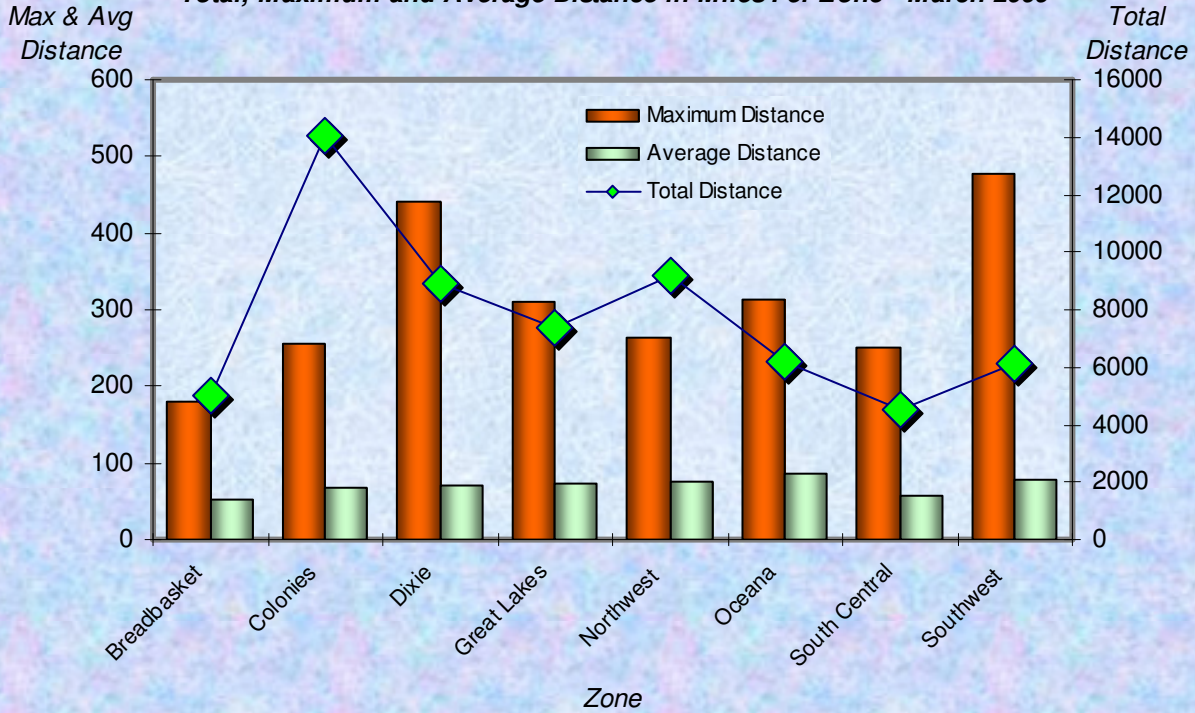

**% Total Distance
per Zone**

**% Total Distance
per Agegroup**

Zone

Total Distance in Miles Per Zone - March 2009

Age Group

Total Distance (Miles) for Each Age Group - March 2009

■ Total Distance

Total, Maximum and Average Distance in Miles Per Zone - March 2009

Total, Maximum and Average Distance in Miles Per Age Group - March 2009

Number
Participants

Male / Female Participants Per Zone - March 2009

■ Male
■ Female

Number
Participants

Male / Female Participants Per Age Group - March 2009

■ Male
■ Female

Male / Female Participants Per LMSC - March 2009

LMSC