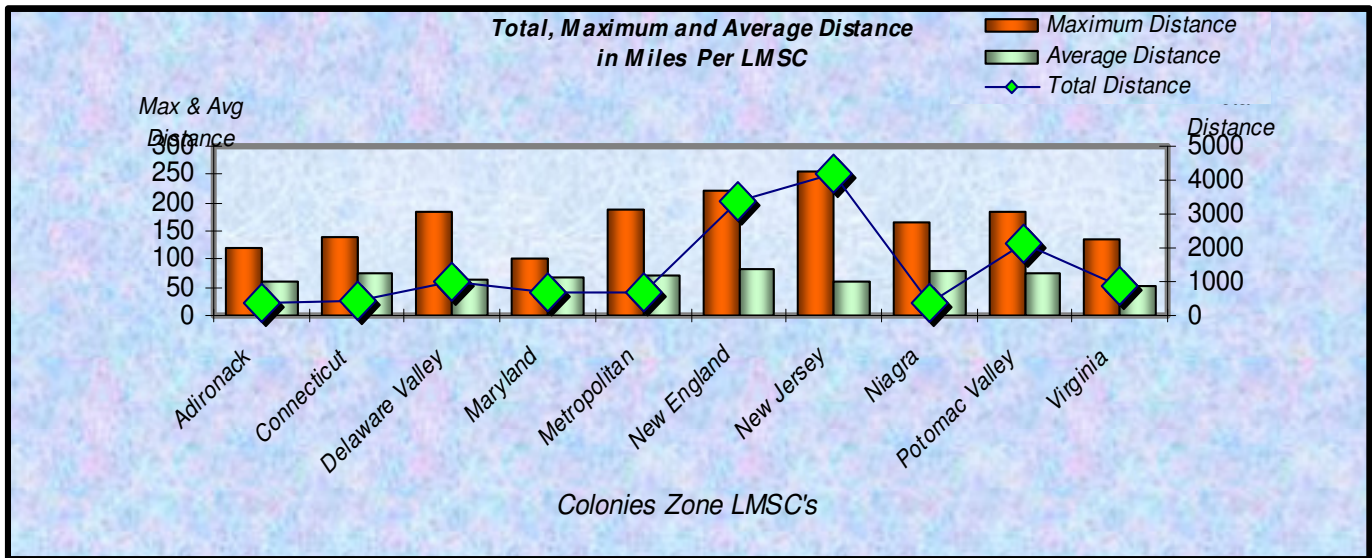

**% Total Distance
per Zone**

**% Total Distance
per Agegroup**

Zone

Total Distance in Miles Per Zone - March 2009

Age Group

Total Distance (Miles) for Each Age Group - March 2009

■ Total Distance

Total, Maximum and Average Distance in Miles Per Zone - March 2009

Total, Maximum and Average Distance in Miles Per Age Group - March 2009

Number
Participants

Male / Female Participants Per Zone - March 2009

■ Male
■ Female

Number
Participants

Male / Female Participants Per Age Group - March 2009

■ Male
■ Female

Male / Female Participants Per LMSC - March 2009

LMSC