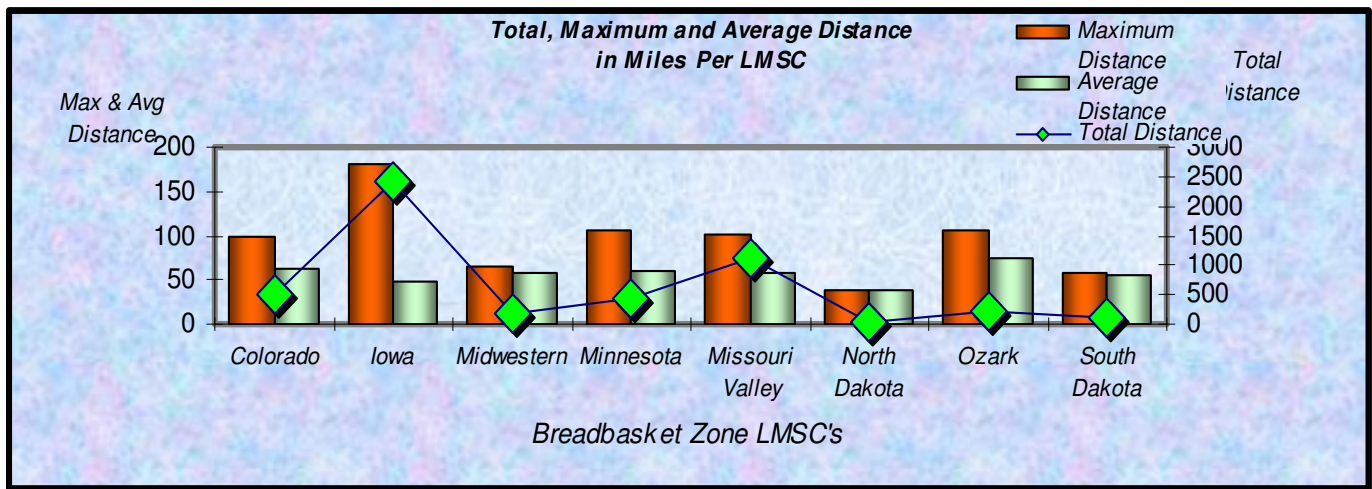

**% Total Distance
per Zone**

**% Total Distance
per Agegroup**

Zone

Total Distance in Miles Per Zone - March 2009

Age Group

Total Distance (Miles) for Each Age Group - March 2009

■ Total Distance

Total, Maximum and Average Distance in Miles Per Zone - March 2009

Total, Maximum and Average Distance in Miles Per Age Group - March 2009

Number
Participants

Male / Female Participants Per Zone - March 2009

■ Male
■ Female

Number
Participants

Male / Female Participants Per Age Group - March 2009