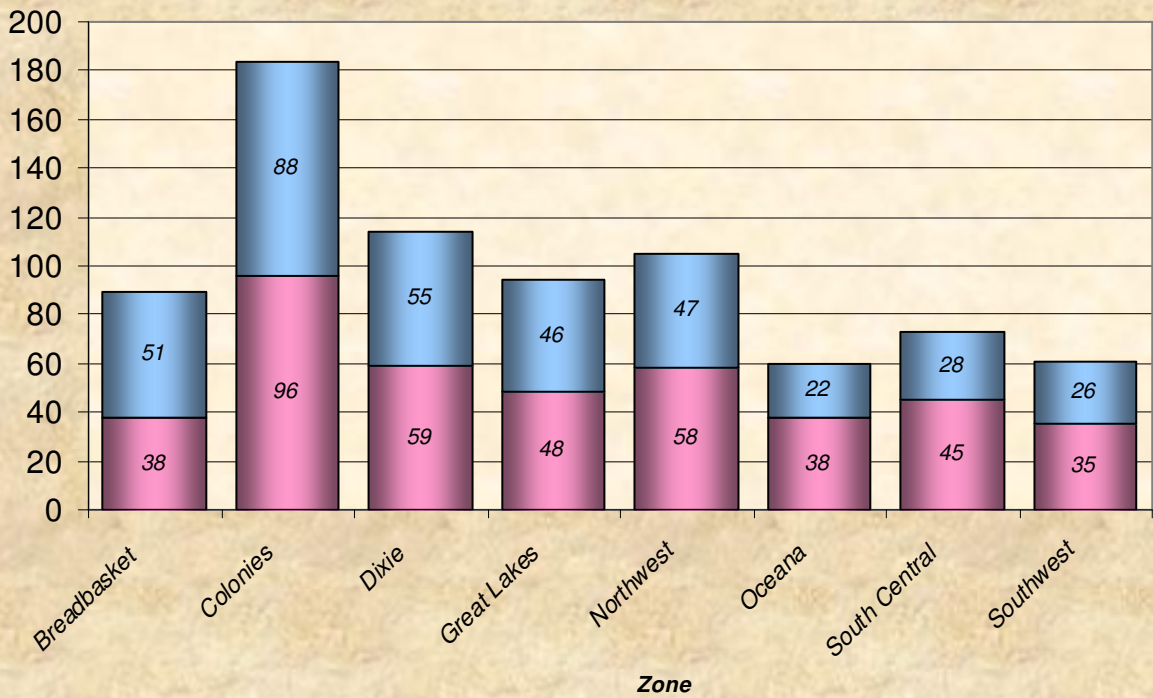

Total, Maximum and Average Distance in Miles Per Age Group - January 2009

Number
Participants

Male / Female Participants Per Zone - January 2009

■ Male
■ Female

Number
Participants

Male / Female Participants Per Age Group - January 2009

■ Male
■ Female

Male / Female Participants Per LMSC - January 2009

LMSC