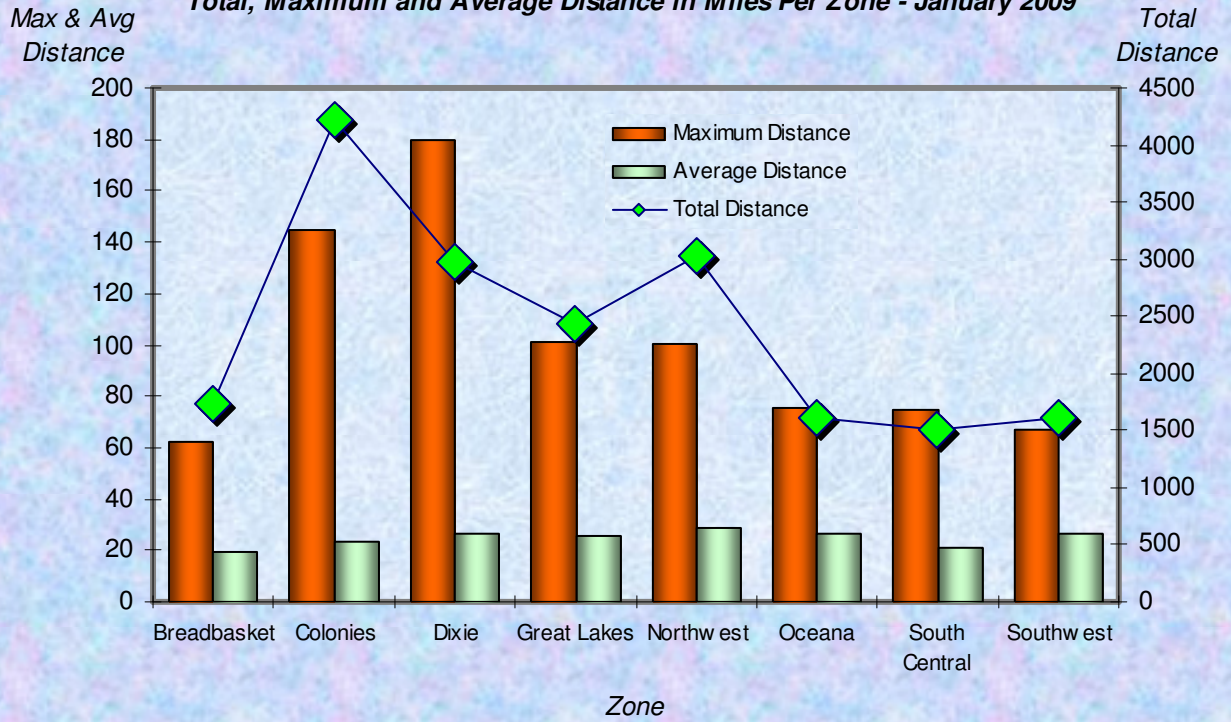

Number Participants Achieving Distance Milestones Per Zone - January 2009

Zone

Distance Milestones Achieved for Each Age Group - January 2009

Age Group

**% Total Distance
per Zone**

**% Total Distance
per Agegroup**

Zone

Total Distance in Miles Per Zone - January 2009

Age Group

Total Distance (Miles) for Each Age Group - January 2009

■ Total Distance

Total, Maximum and Average Distance in Miles Per Zone - January 2009

Total, Maximum and Average Distance in Miles Per Age Group - January 2009

Number
Participants

Male / Female Participants Per Zone - January 2009

■ Male
■ Female

Number
Participants

Male / Female Participants Per Age Group - January 2009