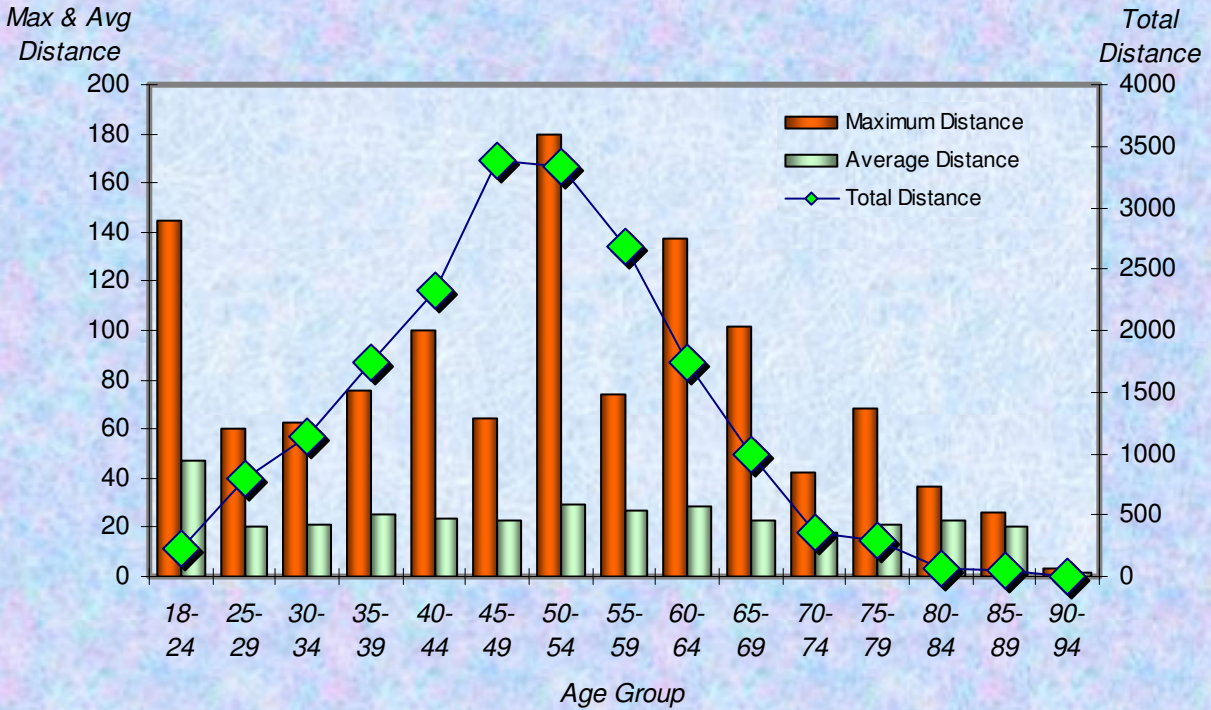

Number Participants Achieving Distance Milestones Per Zone - January 2009

Zone

Distance Milestones Achieved for Each Age Group - January 2009

Age Group

**% Total Distance
per Zone**

**% Total Distance
per Agegroup**

Zone

Total Distance in Miles Per Zone - January 2009

Age Group

Total Distance (Miles) for Each Age Group - January 2009

■ Total Distance

Total, Maximum and Average Distance in Miles Per Zone - January 2009

Total, Maximum and Average Distance in Miles Per Age Group - January 2009

Number
Participants

Male / Female Participants Per Zone - January 2009

■ Male
■ Female

Number
Participants

Male / Female Participants Per Age Group - January 2009

■ Male
■ Female

Male / Female Participants Per LMSC - January 2009

LMSC