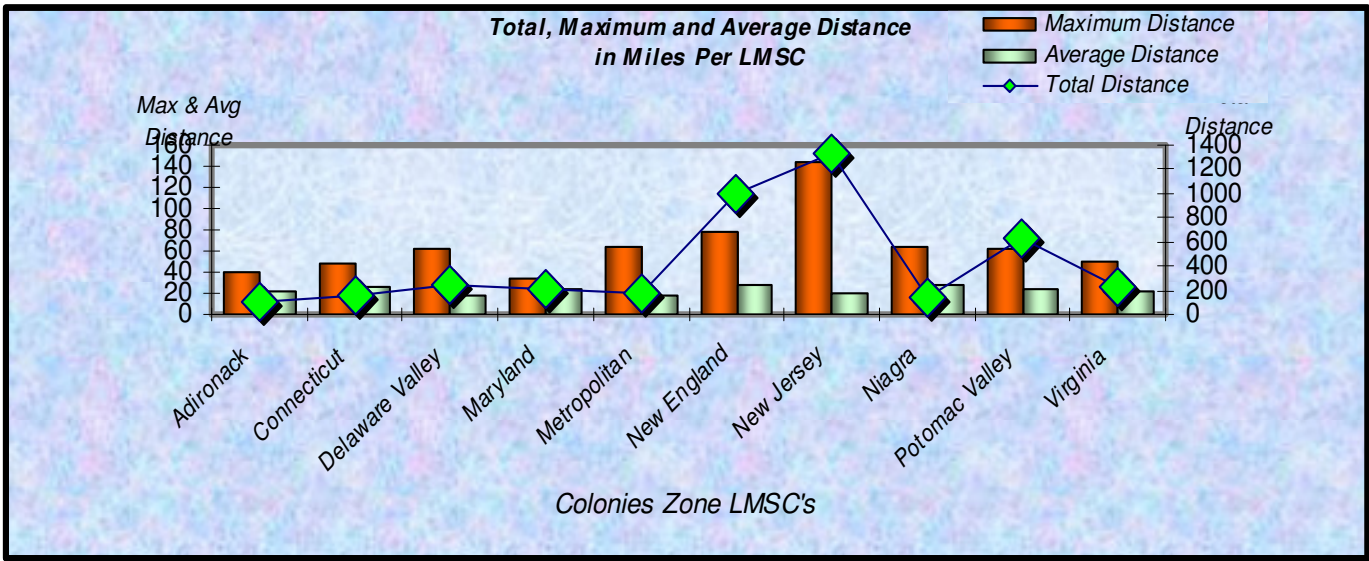

Number Participants Achieving Distance Milestones Per Zone - January 2009

Zone

Distance Milestones Achieved for Each Age Group - January 2009

Age Group

**% Total Distance
per Zone**

**% Total Distance
per Agegroup**

Zone

Total Distance in Miles Per Zone - January 2009

Age Group

Total Distance (Miles) for Each Age Group - January 2009

■ Total Distance

Total, Maximum and Average Distance in Miles Per Zone - January 2009

Total, Maximum and Average Distance in Miles Per Age Group - January 2009

Number
Participants

Male / Female Participants Per Zone - January 2009

■ Male
■ Female

Number
Participants

Male / Female Participants Per Age Group - January 2009