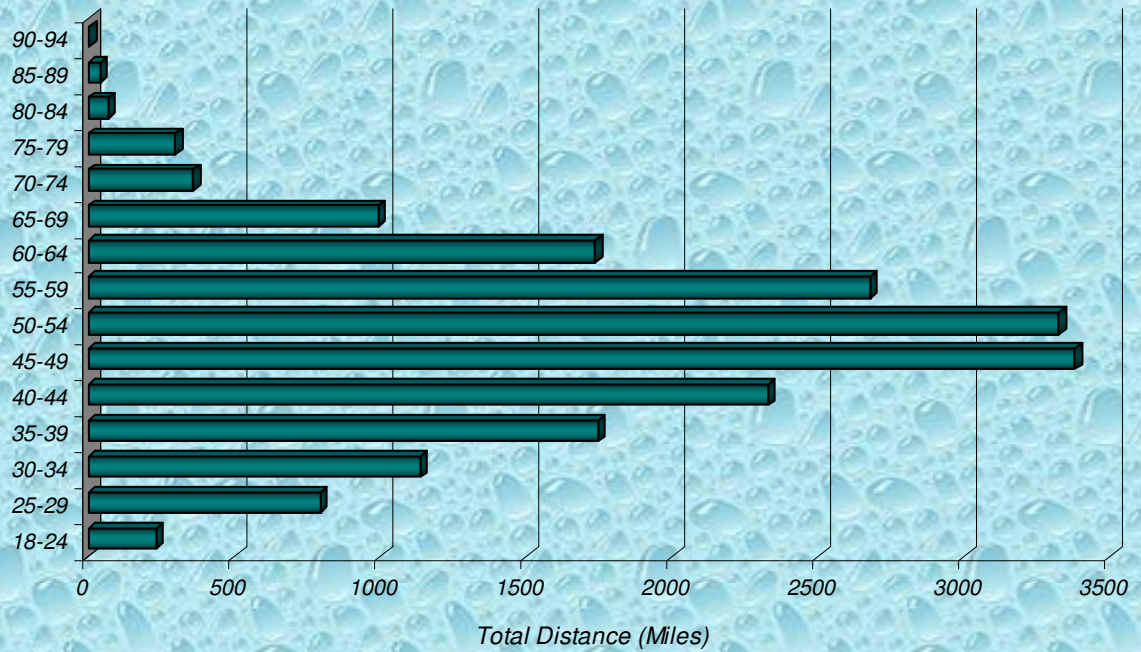

Number Participants Achieving Distance Milestones Per Zone - January 2009

Zone

Distance Milestones Achieved for Each Age Group - January 2009

Age Group

**% Total Distance
per Zone**

**% Total Distance
per Agegroup**

Zone

Total Distance in Miles Per Zone - January 2009

Age Group

Total Distance (Miles) for Each Age Group - January 2009

■ Total Distance

Total, Maximum and Average Distance in Miles Per Zone - January 2009