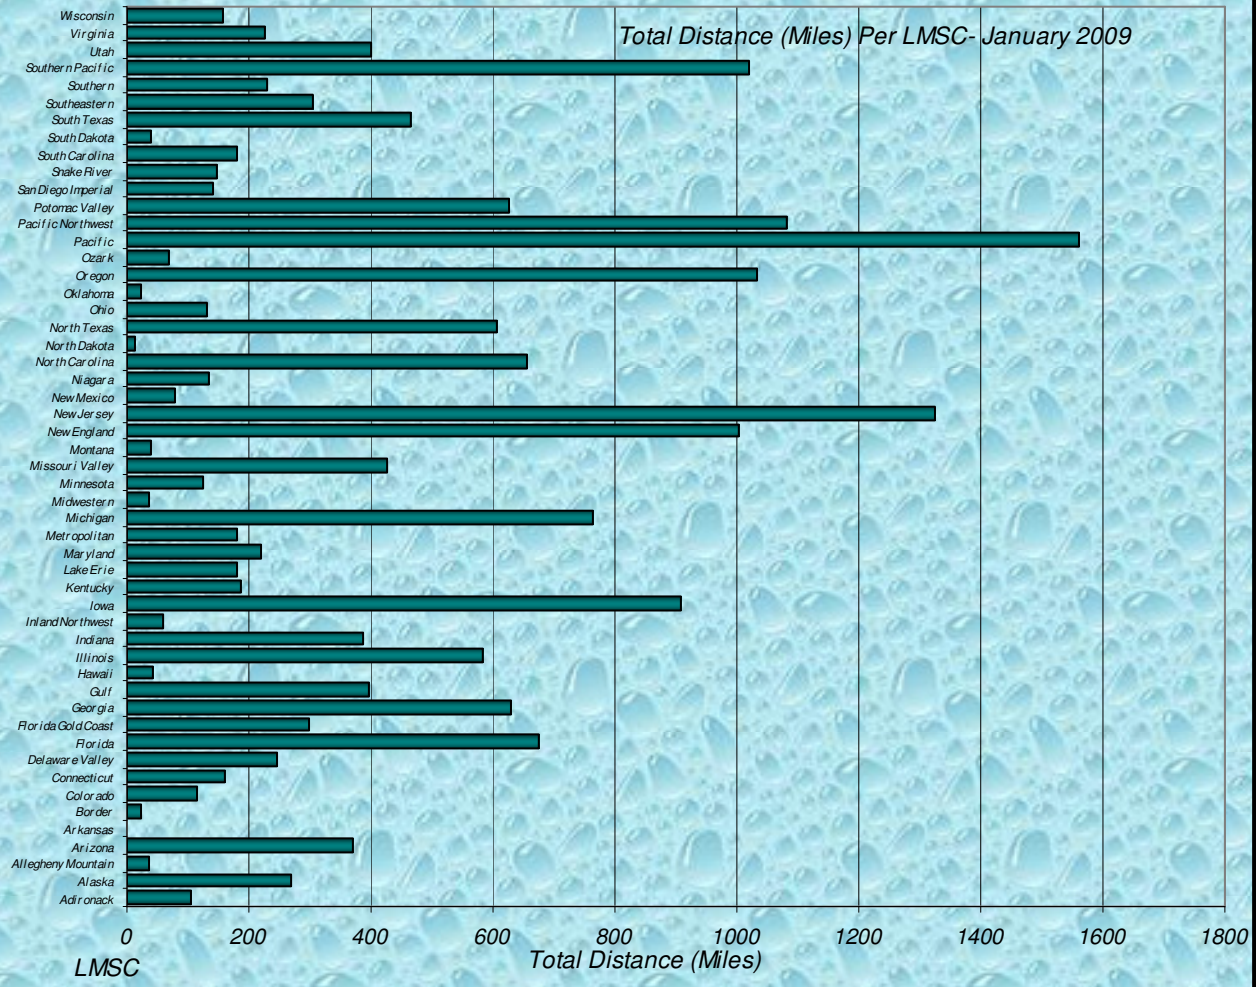

Number Participants Achieving Distance Milestones Per Zone - January 2009

Zone

Distance Milestones Achieved for Each Age Group - January 2009

Age Group

**% Total Distance
per Zone**

**% Total Distance
per Agegroup**

Zone

Total Distance in Miles Per Zone - January 2009

Age Group

Total Distance (Miles) for Each Age Group - January 2009

■ Total Distance

Total, Maximum and Average Distance in Miles Per Zone - January 2009

Total, Maximum and Average Distance in Miles Per Age Group - January 2009

Number
Participants

Male / Female Participants Per Zone - January 2009

■ Male
■ Female

Number
Participants

Male / Female Participants Per Age Group - January 2009

■ Male
■ Female

Male / Female Participants Per LMSC - January 2009

LMSC