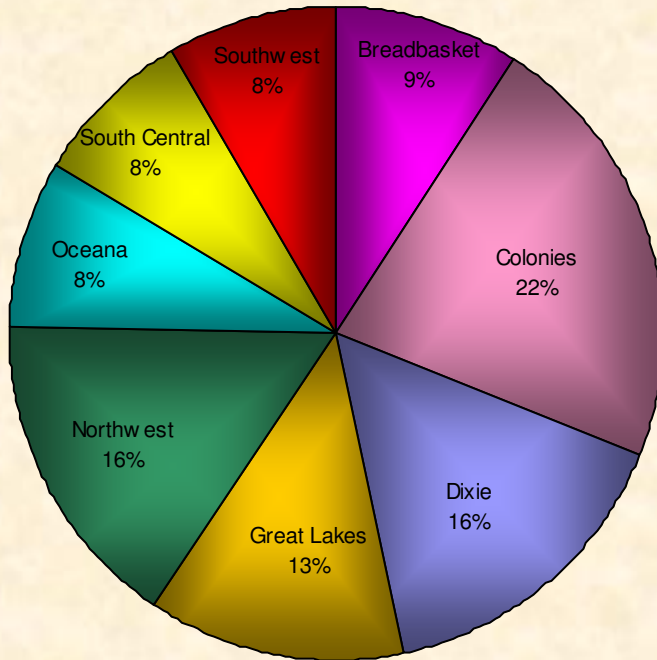

Number Participants Achieving Distance Milestones Per Zone - January 2009

Zone

Distance Milestones Achieved for Each Age Group - January 2009

Age Group

**% Total Distance
per Zone**

**% Total Distance
per Agegroup**

Zone

Total Distance in Miles Per Zone - January 2009

Age Group

Total Distance (Miles) for Each Age Group - January 2009

■ Total Distance

Total, Maximum and Average Distance in Miles Per Zone - January 2009

■ Male
■ Female

Male / Female Participants Per LMSC - January 2009

LMSC