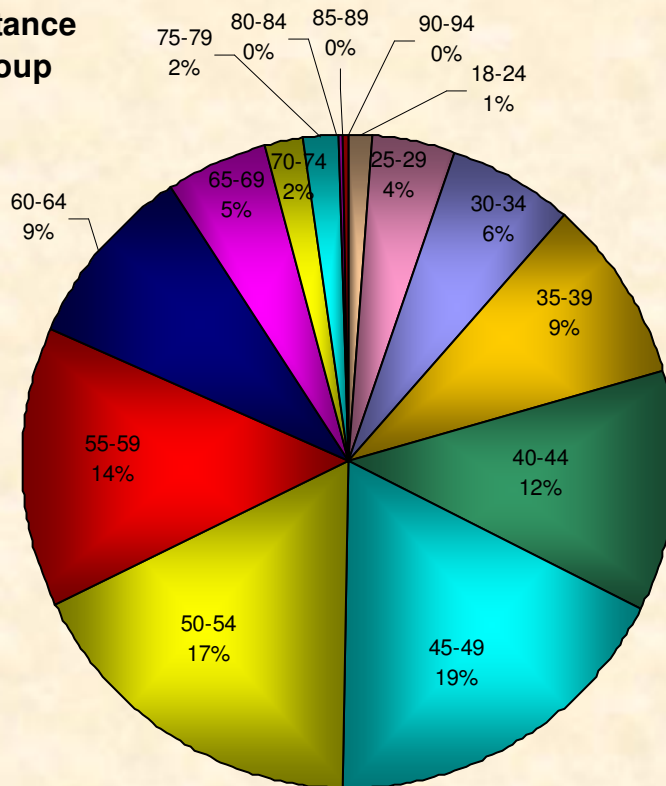

Number Participants Achieving Distance Milestones Per Zone - January 2009

Zone

Distance Milestones Achieved for Each Age Group - January 2009

Age Group

**% Total Distance
per Zone**

**% Total Distance
per Agegroup**

■ Male
■ Female

Male / Female Participants Per LMSC - January 2009

LMSC