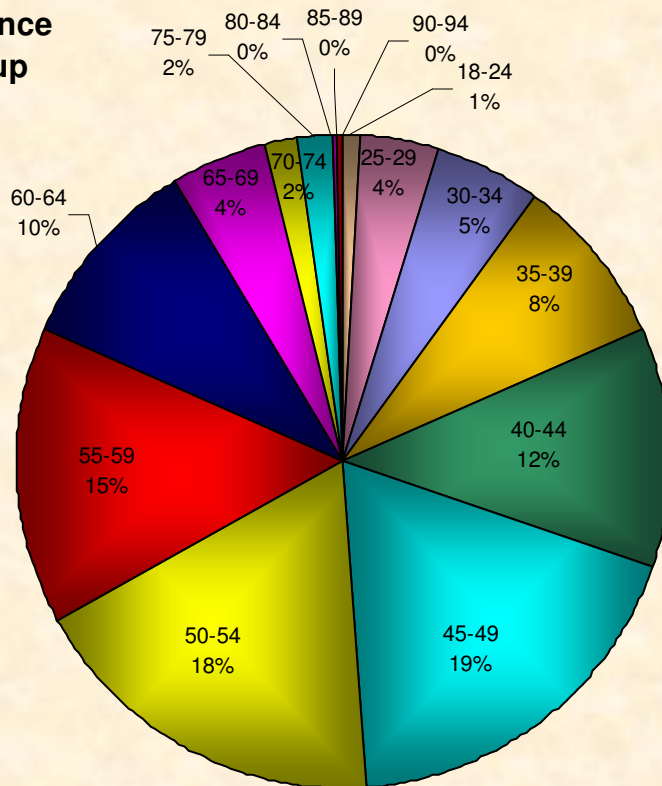

**% Total Distance
per Agegroup**