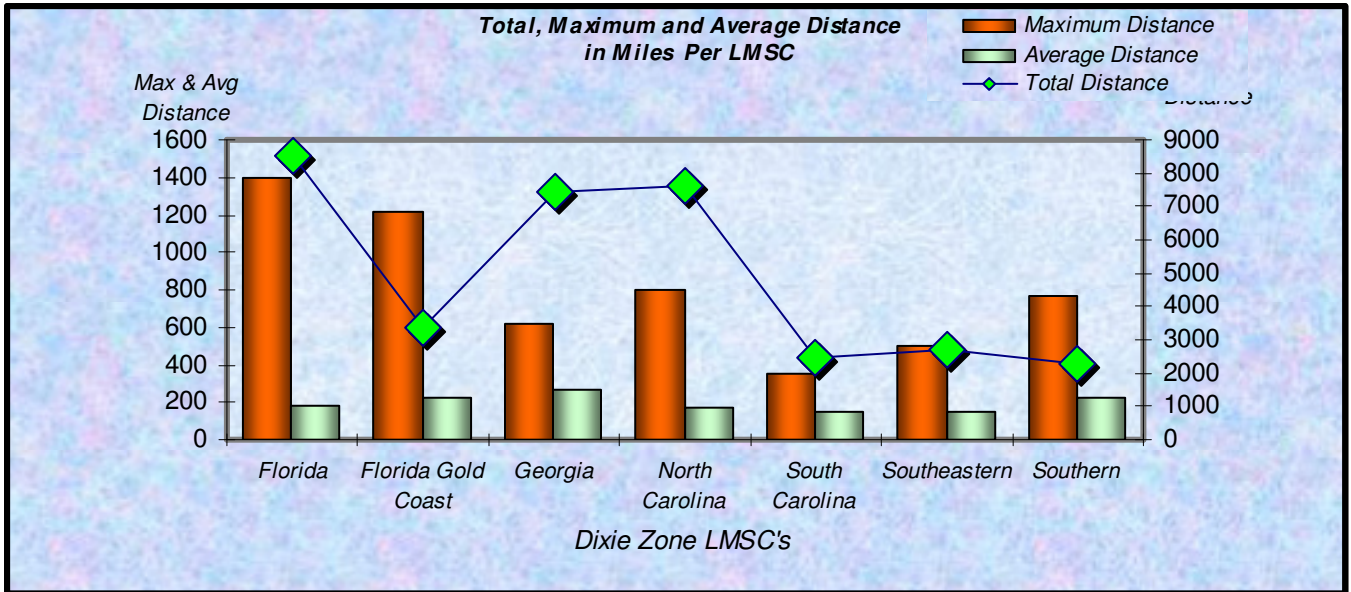

■ Total Distance

Total Distance (Miles) Per LMSC- Final 2009

Total, Maximum and Average Distance in Miles Per Zone - Final 2009

Max & Avg
Distance

Total
Distance

Total, Maximum and Average Distance in Miles Per Age Group - Final 2009

Max & Avg
Distance

Total
Distance

Number
Participants

Male / Female Participants Per Zone - Final 2009

■ Male
■ Female

Number
Participants

Male / Female Participants Per Age Group - Final 2009

■ Male
■ Female