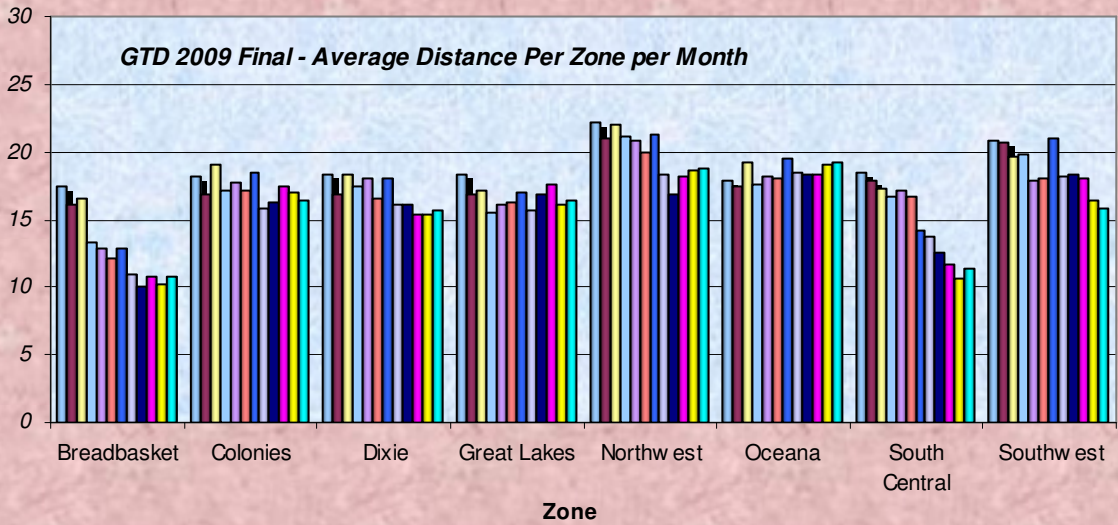

Legend for Average Distance: January, February, March, April, May, June, July, August, September, October, November, December

GTD 2009 Final - Average Distance Per Zone per Month