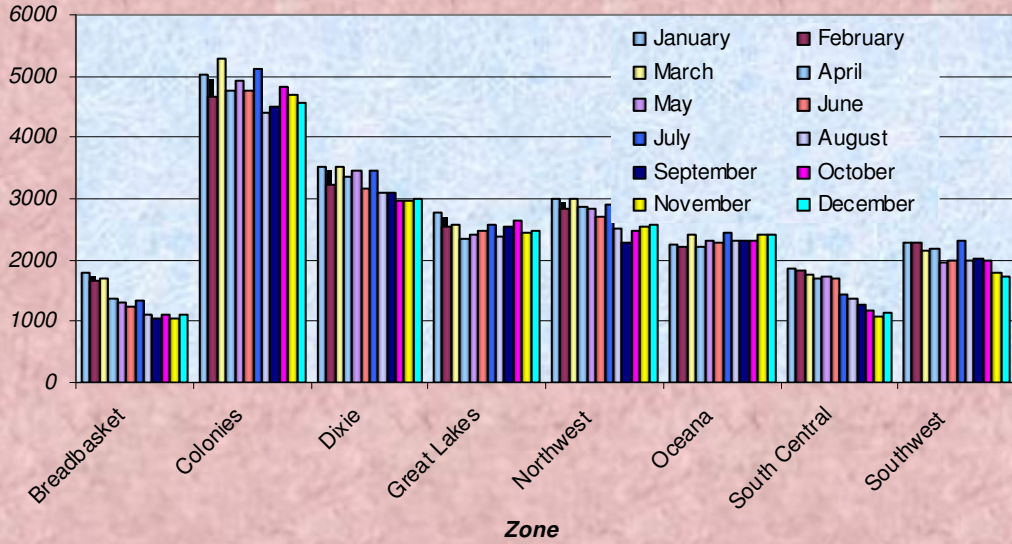

GTD 2009 Final - Total Distance Per Zone per Month
Distance Miles

Legend for Average Distance: January, February, March, April, May, June, July, August, September, October, November, December

Distance Miles

GTD 2009 Final - Average Distance Per Zone per Month

**% Total Distance
per Zone**

**% Total Distance
per Agegroup**

Zone

Total Distance in Miles Per Zone - Final 2009

Age Group

Total Distance (Miles) for Each Age Group - Final 2009