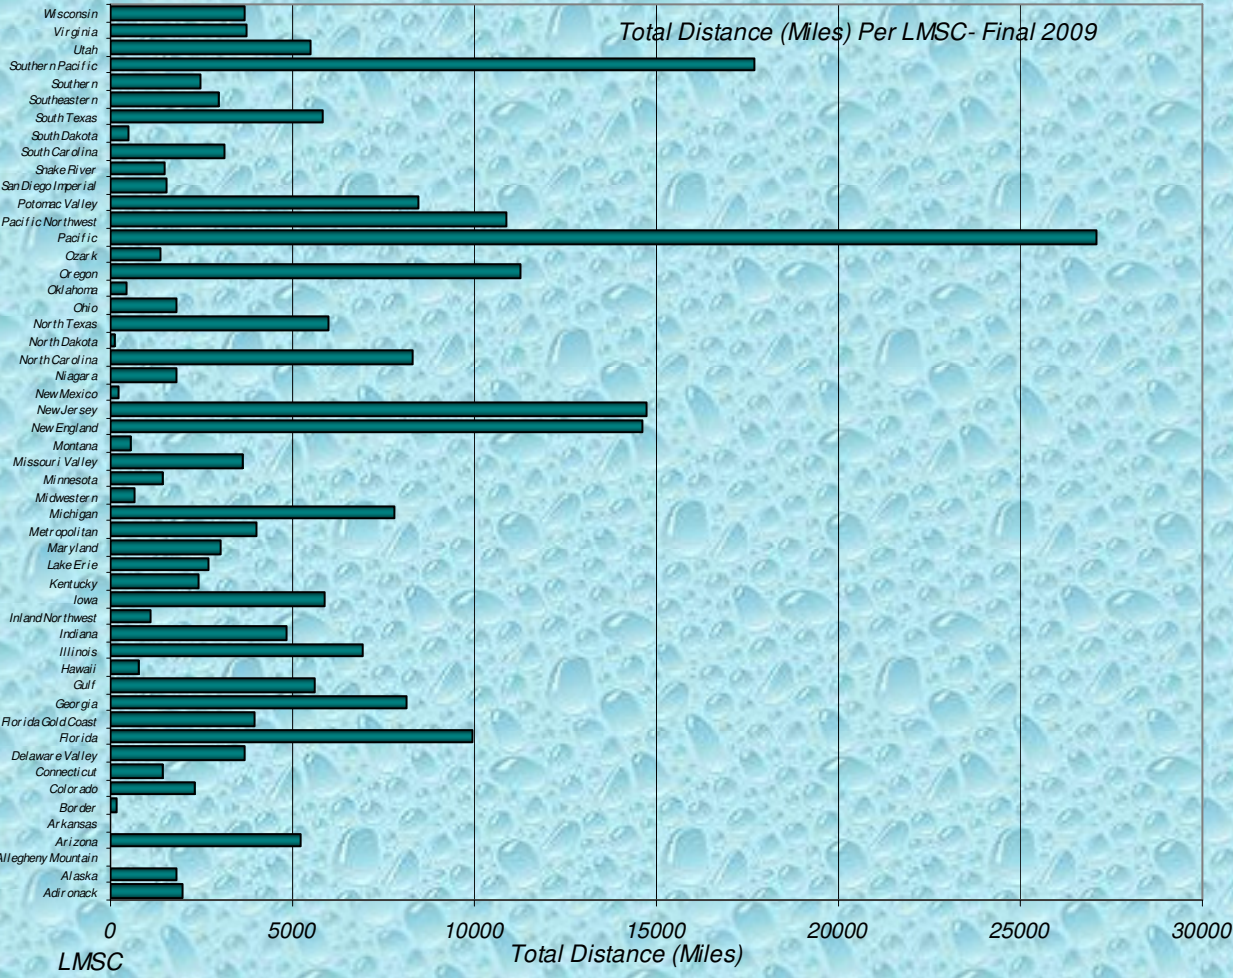

GTD 2009 Final - Average Distance Per Zone per Month

**% Total Distance
per Zone**

**% Total Distance
per Agegroup**

Zone

Total Distance in Miles Per Zone - Final 2009

Age Group

Total Distance (Miles) for Each Age Group - Final 2009

■ Total Distance

Total Distance (Miles) Per LMSC- Final 2009

Total, Maximum and Average Distance in Miles Per Zone - Final 2009

Max & Avg
Distance

Total
Distance

Total, Maximum and Average Distance in Miles Per Age Group - Final 2009