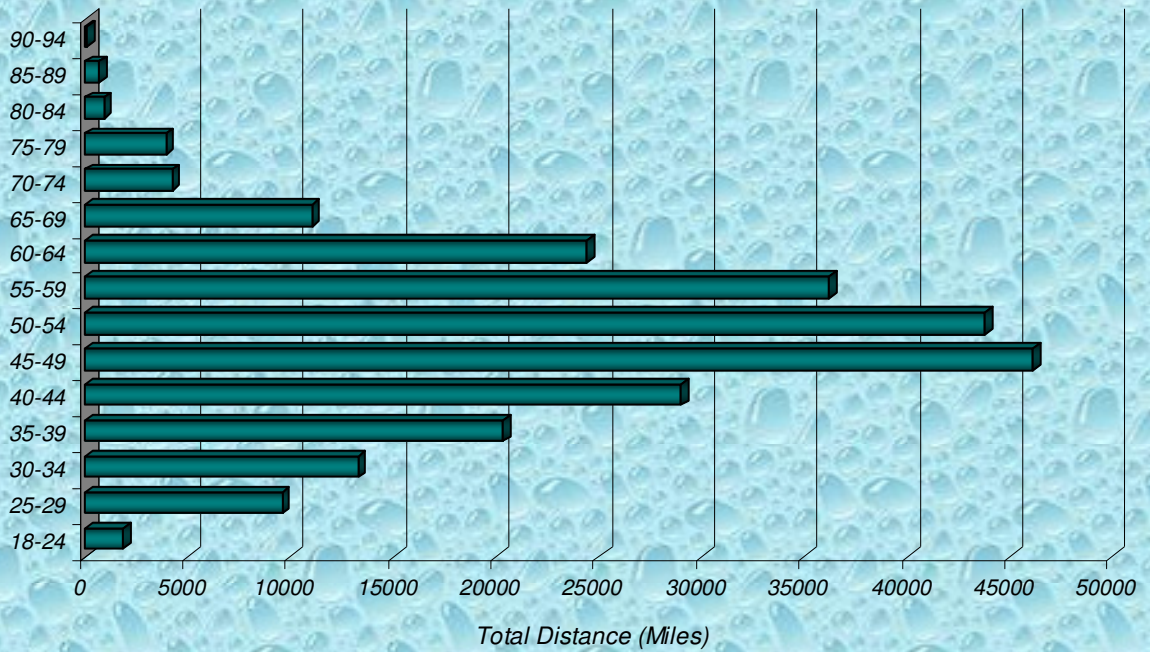

GTD 2009 Final - Average Distance Per Zone per Month

**% Total Distance
per Zone**

**% Total Distance
per Agegroup**

Zone

Total Distance in Miles Per Zone - Final 2009

Age Group

Total Distance (Miles) for Each Age Group - Final 2009

■ Total Distance

Total Distance (Miles) Per LMSC- Final 2009

Total, Maximum and Average Distance in Miles Per Zone - Final 2009

Max & Avg
Distance

Total
Distance

Total, Maximum and Average Distance in Miles Per Age Group - Final 2009