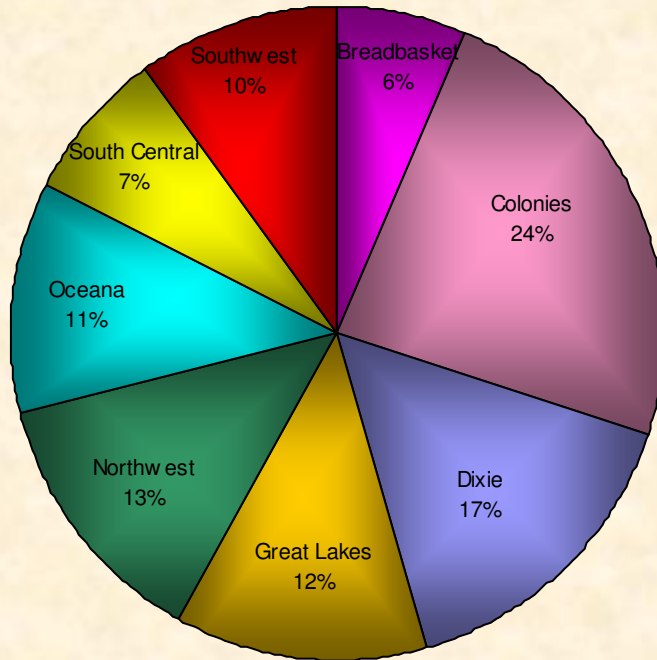

**% Total Distance
per Zone**