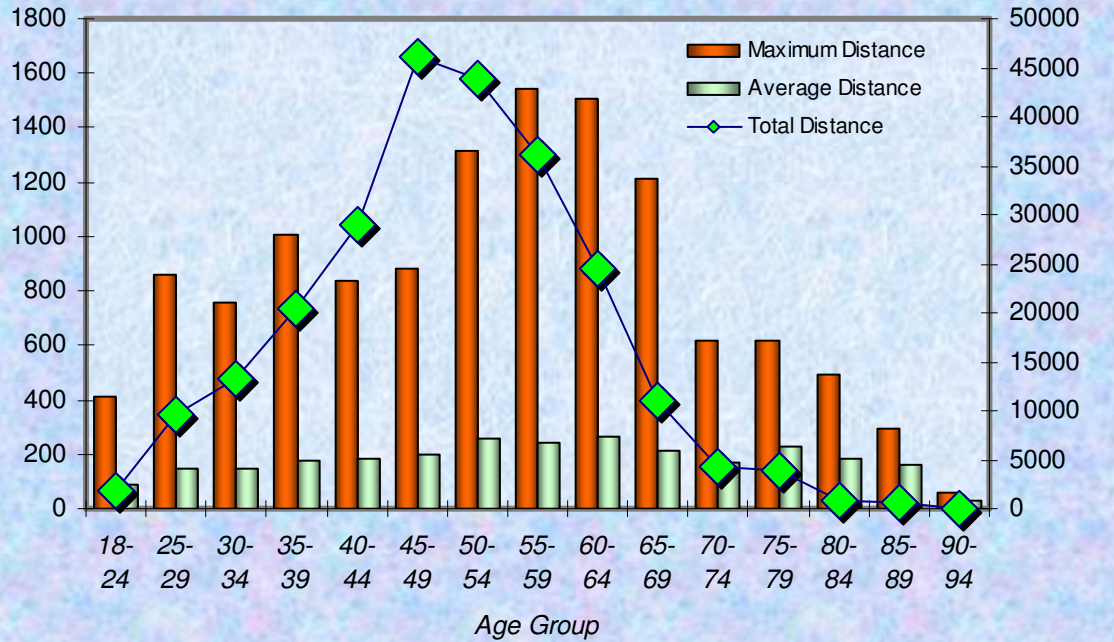

■ Total Distance

Total Distance (Miles) Per LMSC- Final 2009

Total, Maximum and Average Distance in Miles Per Zone - Final 2009

Max & Avg
Distance

Total
Distance

Total, Maximum and Average Distance in Miles Per Age Group - Final 2009

Max & Avg
Distance

Total
Distance

Number
Participants

Male / Female Participants Per Zone - Final 2009

■ Male
■ Female

Number
Participants

Male / Female Participants Per Age Group - Final 2009

■ Male
■ Female