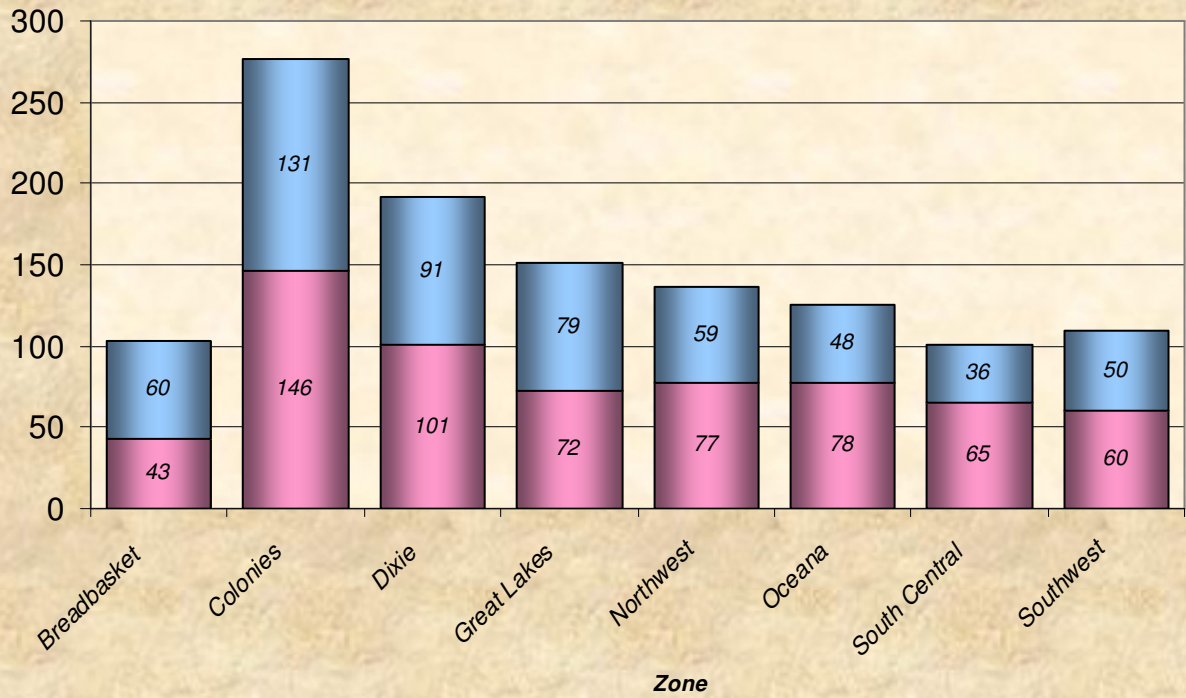

Max & Avg
Distance

Total
Distance

Number
Participants

Male / Female Participants Per Zone - Final 2009

■ Male
■ Female

Number
Participants

Male / Female Participants Per Age Group - Final 2009

■ Male
■ Female

Male / Female Participants Per LMSC - Final 2009

LMSC