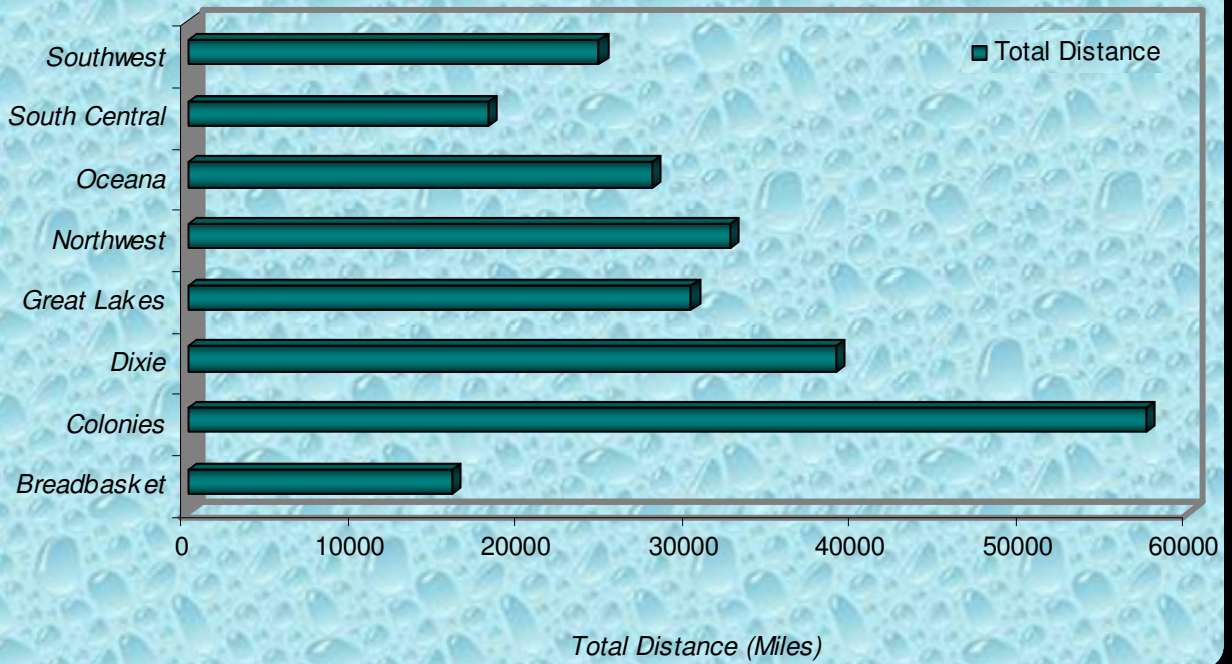

GTD 2009 Final - Average Distance Per Zone per Month

**% Total Distance
per Zone**

**% Total Distance
per Agegroup**

Zone

Total Distance in Miles Per Zone - Final 2009

Age Group

Total Distance (Miles) for Each Age Group - Final 2009