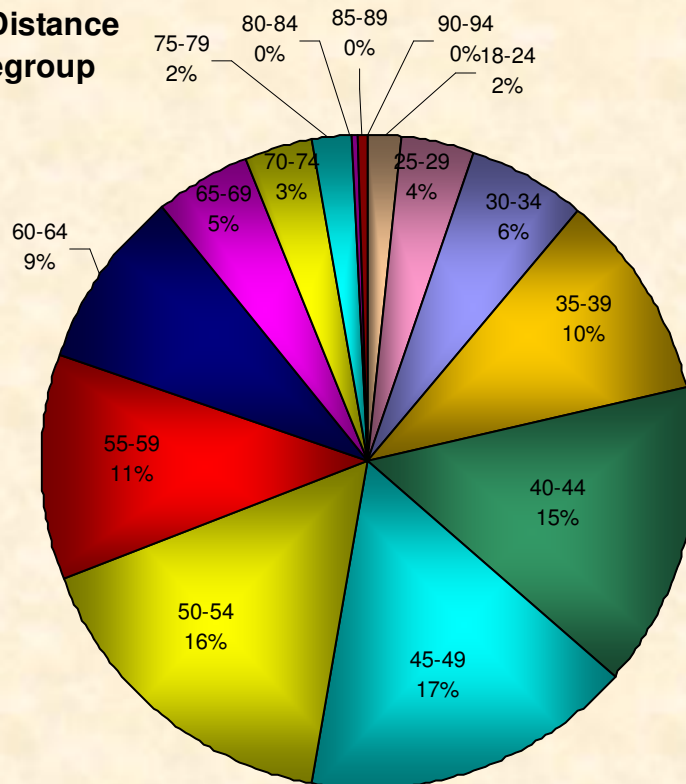

**% Total Distance  
per Zone**

**% Total Distance  
per Agegroup**

Zone

### Total Distance in Miles Per Zone - 2008

Age Group

Number  
Participants

Male / Female Participants Per Zone - 2008

Male  
Female

Number  
Participants

Male / Female Participants Per Age Group - 2008

Male  
Female

Male / Female Participants Per LMSC - 2008

LMSC