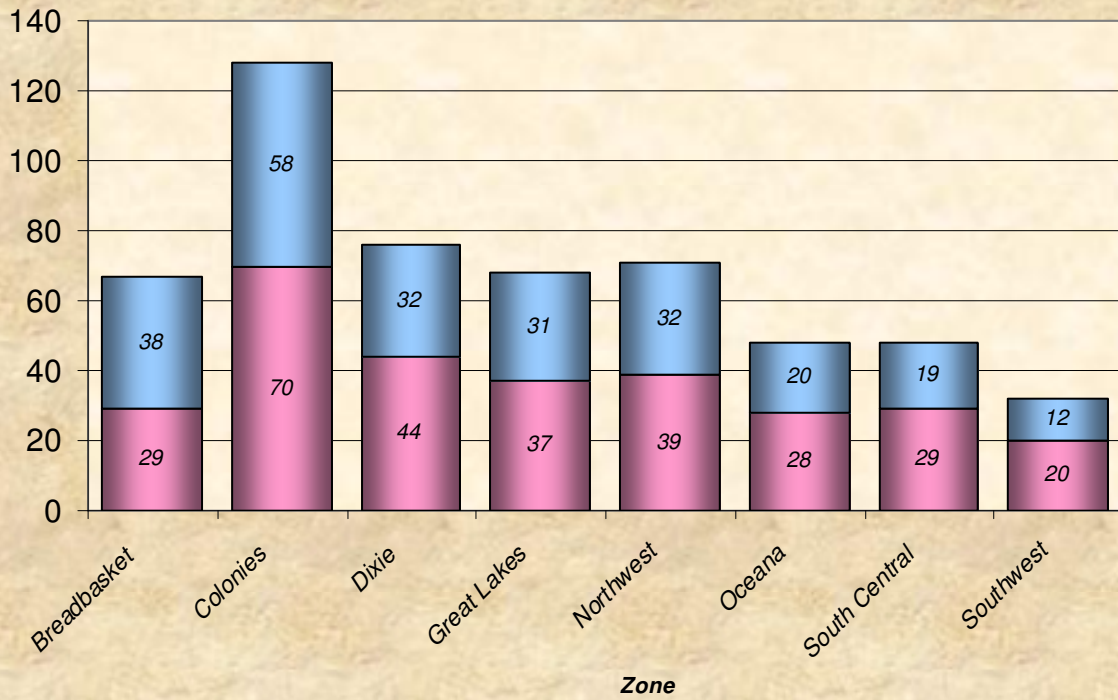

### Total Distance (Miles) for Each Age Group - 2008

■ Total Distance

Total Distance (Miles) Per LMSC- 2008

**Total, Maximum and Average Distance in Miles Per Zone - 2008**

**Total, Maximum and Average Distance in Miles Per Age Group - 2008**

Number  
Participants

Male / Female Participants Per Zone - 2008

Male  
Female

Number  
Participants

Male / Female Participants Per Age Group - 2008

Male  
Female

Male / Female Participants Per LMSC - 2008

LMSC