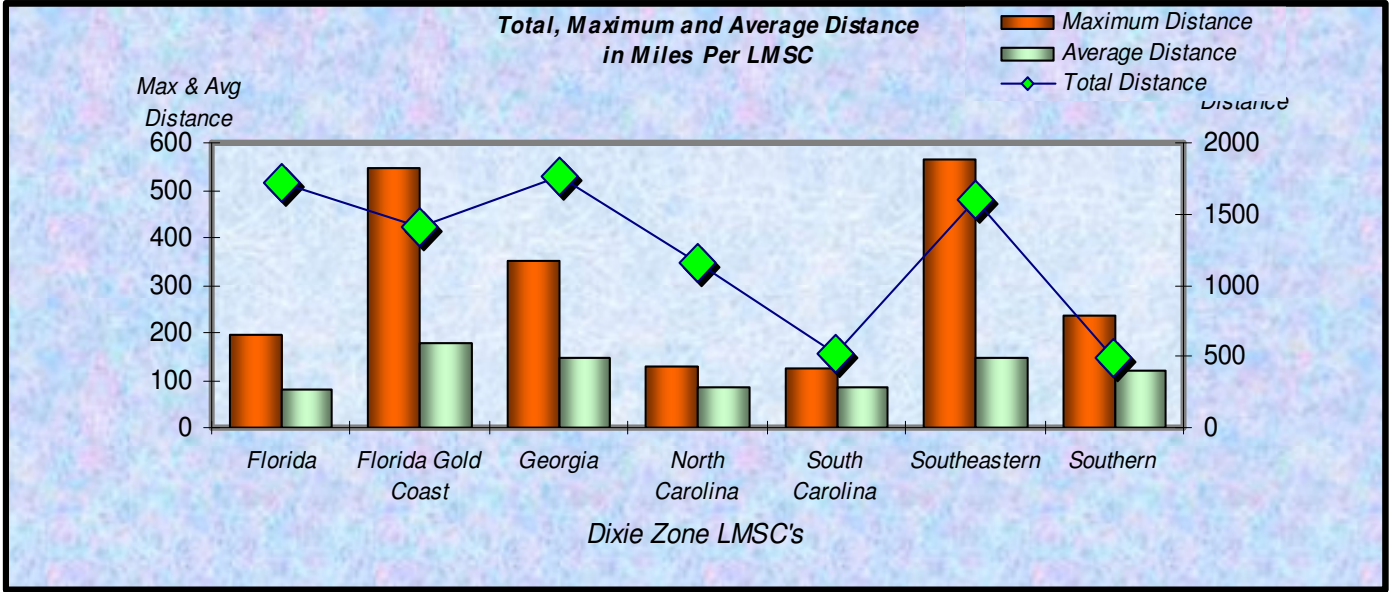

### Total Distance (Miles) for Each Age Group - 2008

■ Total Distance

Total Distance (Miles) Per LMSC- 2008

**Total, Maximum and Average Distance in Miles Per Zone - 2008**

**Total, Maximum and Average Distance in Miles Per Age Group - 2008**

Number  
Participants

Male / Female Participants Per Zone - 2008

Male  
Female

Number  
Participants

Male / Female Participants Per Age Group - 2008

Male  
Female

Male / Female Participants Per LMSC - 2008

LMSC