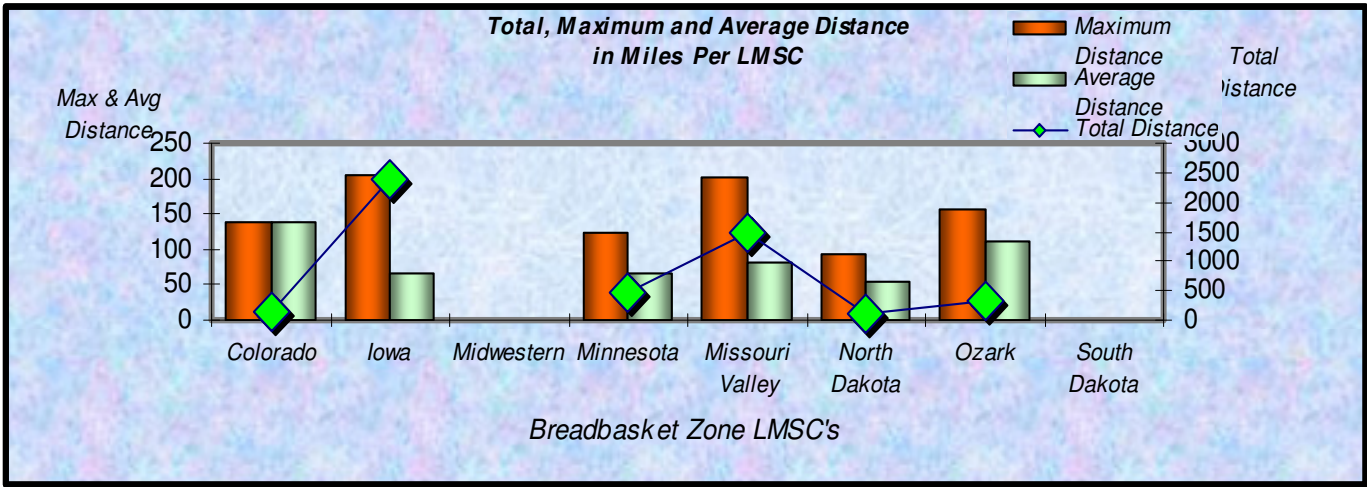

### Total Distance (Miles) for Each Age Group - 2008

■ Total Distance

Total Distance (Miles) Per LMSC- 2008

**Total, Maximum and Average Distance in Miles Per Zone - 2008**

**Total, Maximum and Average Distance in Miles Per Age Group - 2008**

Number  
Participants

Male / Female Participants Per Zone - 2008

Male  
Female

Number  
Participants

Male / Female Participants Per Age Group - 2008

Male  
Female

Male / Female Participants Per LMSC - 2008

LMSC