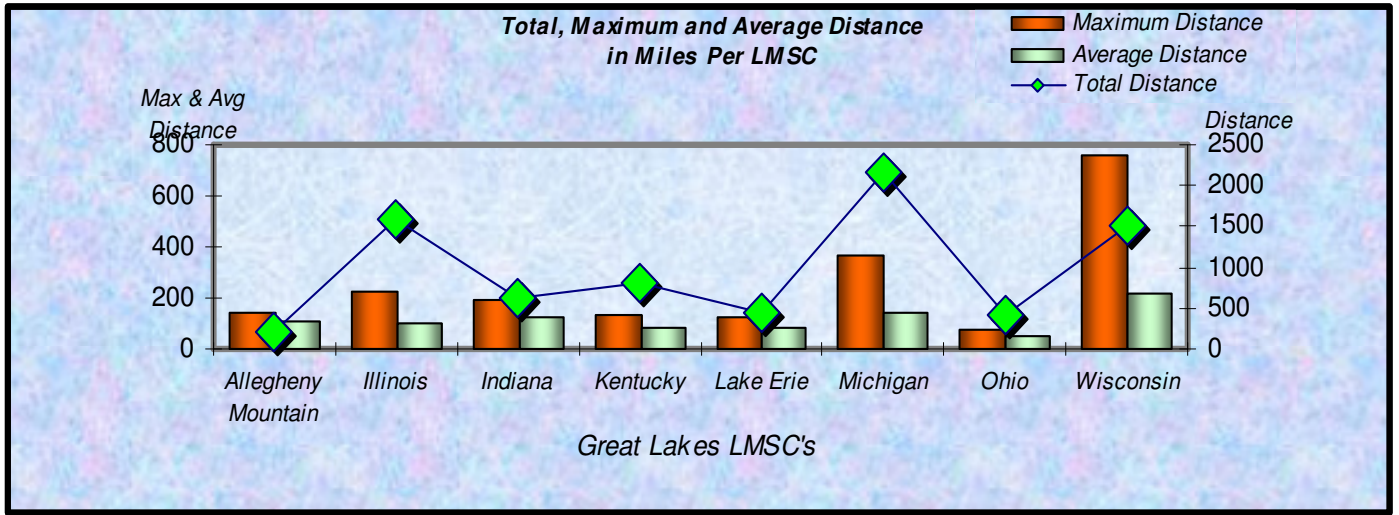

### Total Distance (Miles) for Each Age Group - 2008

■ Total Distance

Total Distance (Miles) Per LMSC- 2008

**Total, Maximum and Average Distance in Miles Per Zone - 2008**

**Total, Maximum and Average Distance in Miles Per Age Group - 2008**

Number  
Participants

Male / Female Participants Per Zone - 2008

Male  
Female

Number  
Participants

Male / Female Participants Per Age Group - 2008

Male  
Female

Male / Female Participants Per LMSC - 2008

LMSC