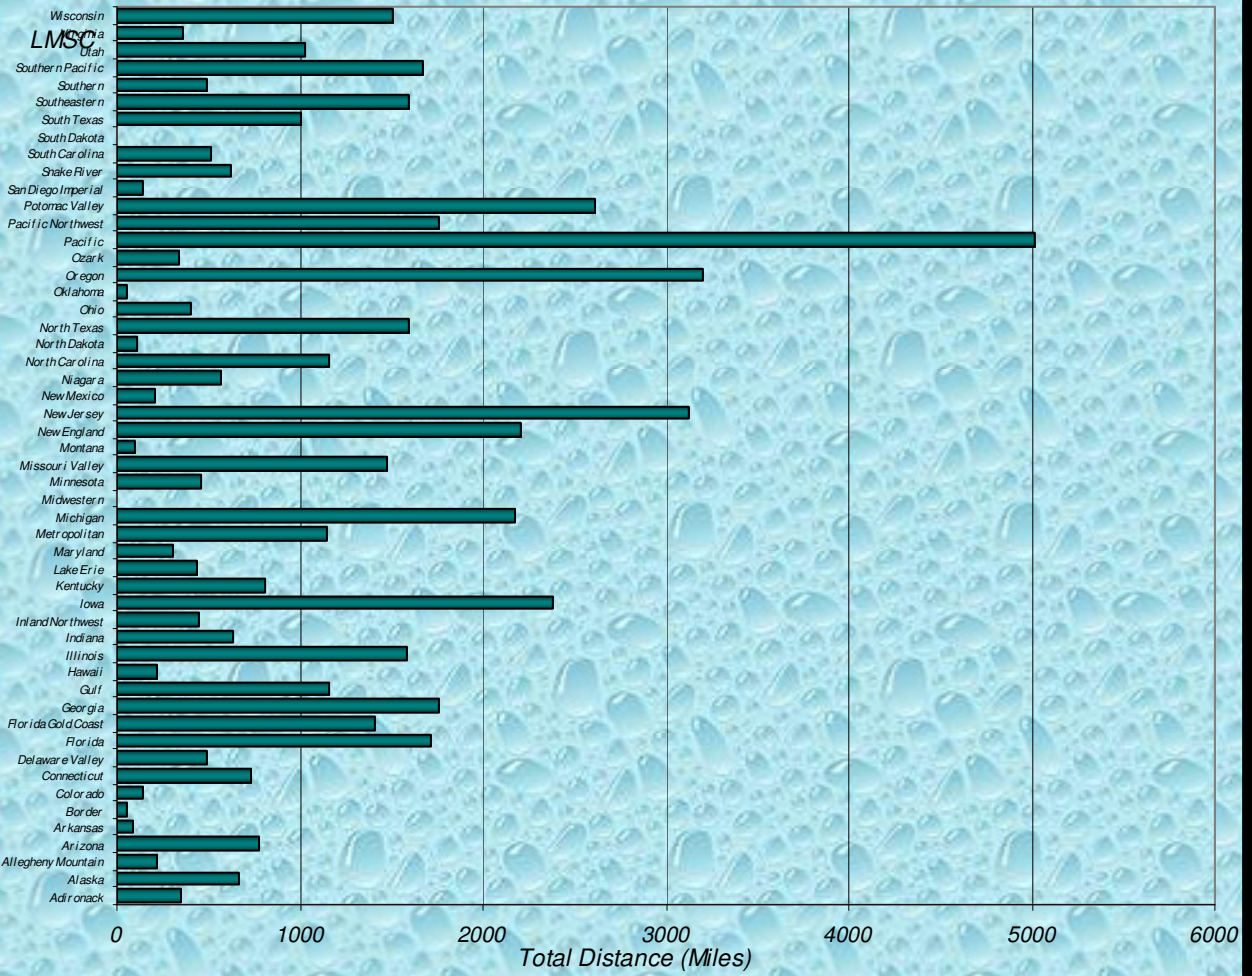

### Total Distance in Miles Per Zone - 2008

Age Group

### Total Distance (Miles) for Each Age Group - 2008

■ Total Distance

Total Distance (Miles) Per LMSC- 2008

**Total, Maximum and Average Distance in Miles Per Zone - 2008**

**Total, Maximum and Average Distance in Miles Per Age Group - 2008**

Number  
Participants

Male / Female Participants Per Zone - 2008

Male  
Female

Number  
Participants

Male / Female Participants Per Age Group - 2008

Male  
Female

Male / Female Participants Per LMSC - 2008

LMSC