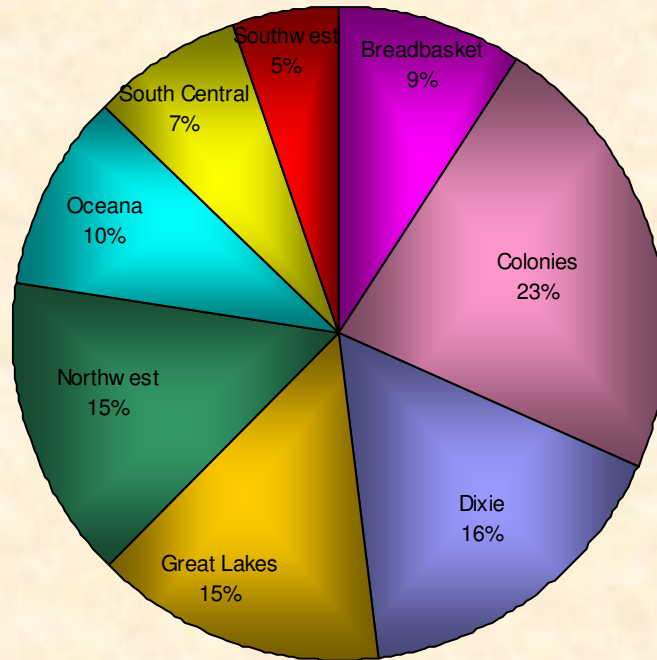

**% Total Distance  
per Zone**

**% Total Distance  
per Agegroup**

Zone

### Total Distance in Miles Per Zone - 2008

Age Group

Number  
Participants

Male / Female Participants Per Zone - 2008

Male  
Female

Number  
Participants

Male / Female Participants Per Age Group - 2008

Male  
Female

Male / Female Participants Per LMSC - 2008

LMSC