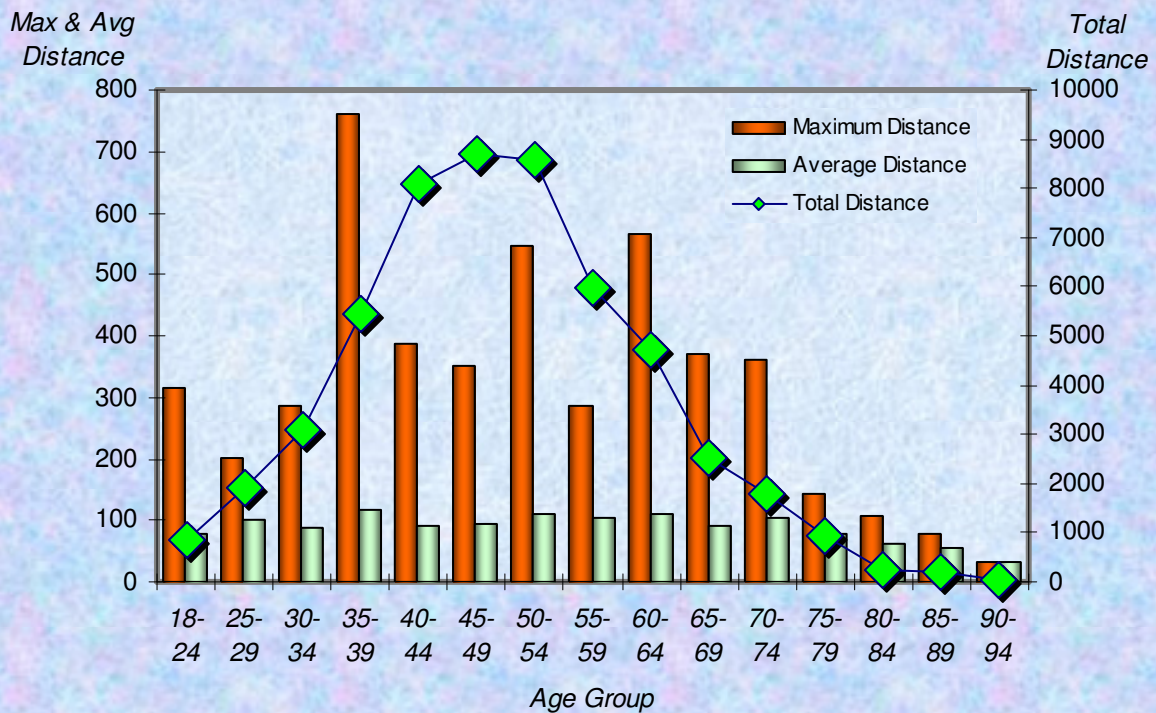

### Total Distance (Miles) for Each Age Group - 2008

■ Total Distance

Total Distance (Miles) Per LMSC- 2008

**Total, Maximum and Average Distance in Miles Per Zone - 2008**

**Total, Maximum and Average Distance in Miles Per Age Group - 2008**

Number  
Participants

Male / Female Participants Per Zone - 2008

Male  
Female

Number  
Participants

Male / Female Participants Per Age Group - 2008

Male  
Female

Male / Female Participants Per LMSC - 2008

LMSC