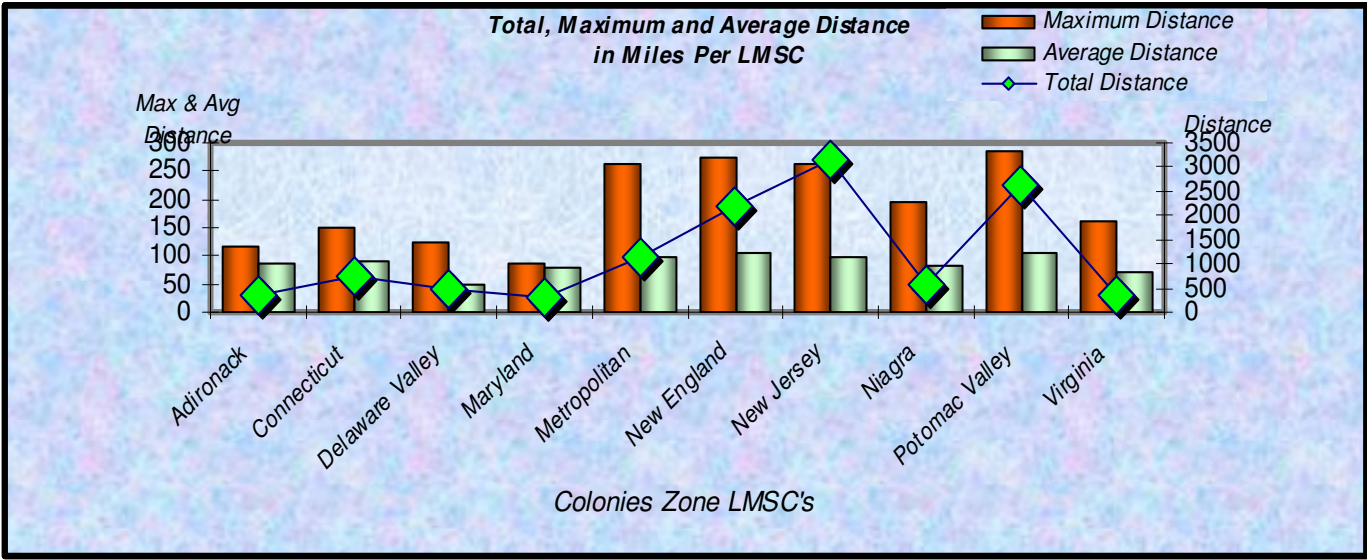

### Total Distance (Miles) for Each Age Group - 2008

■ Total Distance

Total Distance (Miles) Per LMSC- 2008

**Total, Maximum and Average Distance in Miles Per Zone - 2008**

**Total, Maximum and Average Distance in Miles Per Age Group - 2008**

Number  
Participants

Male / Female Participants Per Zone - 2008

Male  
Female

Number  
Participants

Male / Female Participants Per Age Group - 2008

Male  
Female

Male / Female Participants Per LMSC - 2008

LMSC