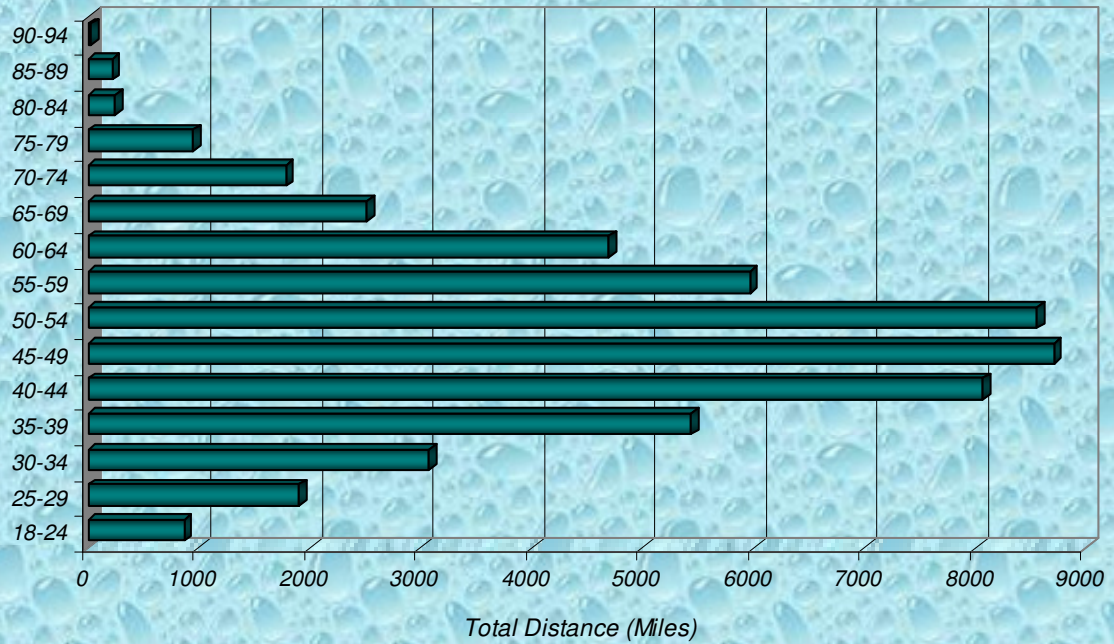

**% Total Distance  
per Zone**

**% Total Distance  
per Agegroup**

Zone

### Total Distance in Miles Per Zone - 2008

Age Group

### Total Distance (Miles) for Each Age Group - 2008

■ Total Distance

Total Distance (Miles) Per LMSC- 2008

**Total, Maximum and Average Distance in Miles Per Zone - 2008**

**Total, Maximum and Average Distance in Miles Per Age Group - 2008**