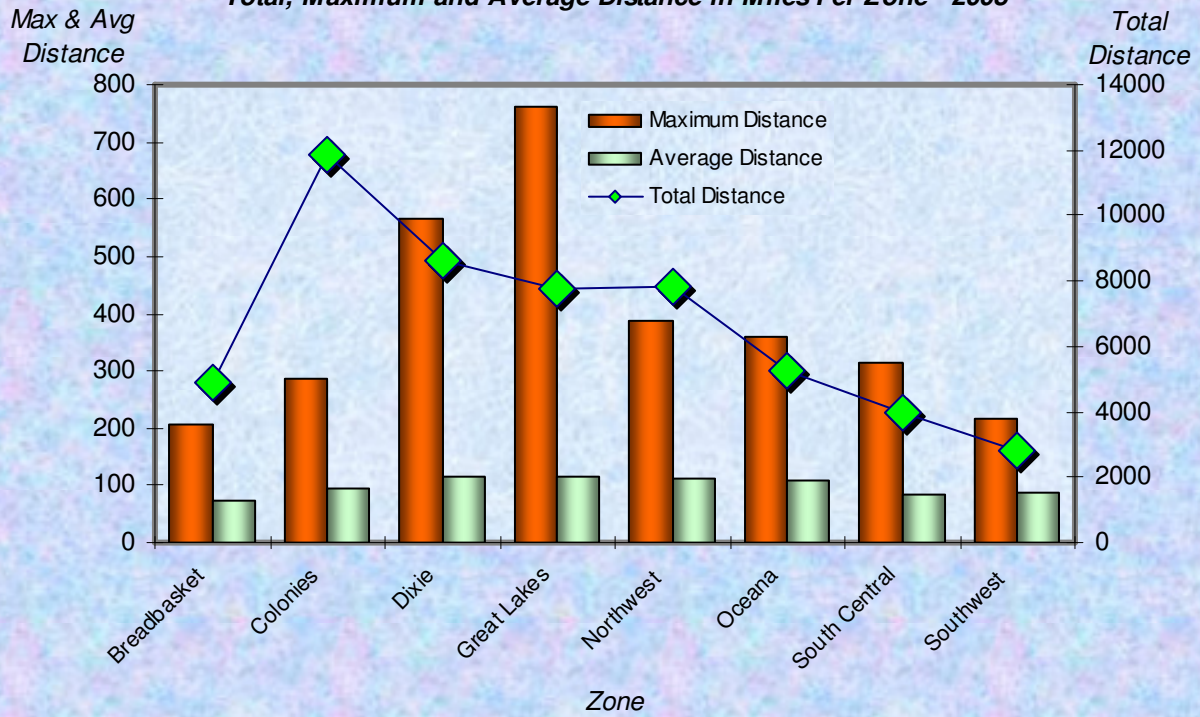

**% Total Distance  
per Zone**

**% Total Distance  
per Agegroup**

Zone

### Total Distance in Miles Per Zone - 2008

Age Group

### Total Distance (Miles) for Each Age Group - 2008

■ Total Distance

Total Distance (Miles) Per LMSC- 2008

**Total, Maximum and Average Distance in Miles Per Zone - 2008**

**Total, Maximum and Average Distance in Miles Per Age Group - 2008**

Number  
Participants

Male / Female Participants Per Zone - 2008

Male  
Female

Number  
Participants

Male / Female Participants Per Age Group - 2008

Male  
Female

Male / Female Participants Per LMSC - 2008

LMSC