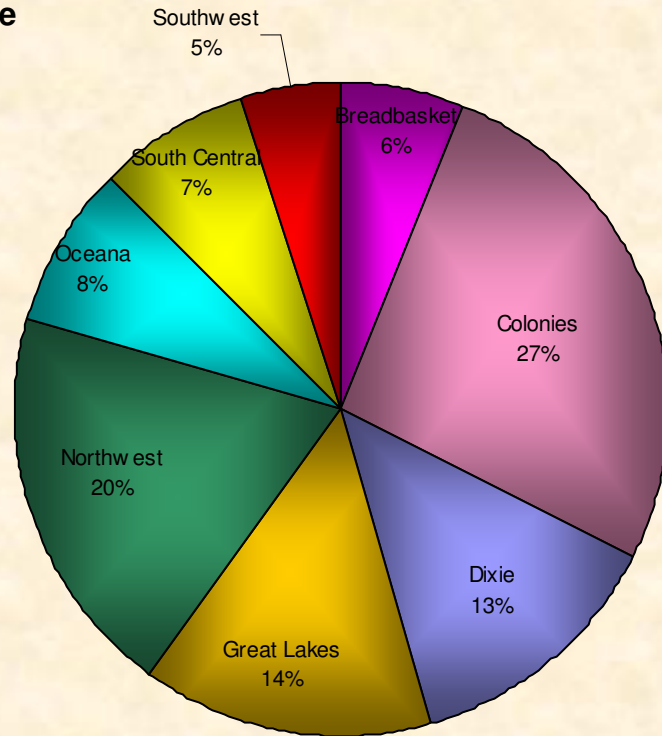

Distance Miles **Total Distance Per Zone per Month**

Distance Miles **Average Distance Per Zone per Month**

Zone *Number Participants Achieving Distance Milestones Per Zone June 2007*

Age Group

Distance Milestones Achieved for Each Age Group June 2007

**% Total Distance
per Zone**

**% Total Distance
per Agegroup**

Zone

Total Distance in Miles Per Zone June 2007

Age Group

Total Distance (Miles) for Each Age Group June 2007

Total Distance (Miles) through June 2007 Per LMSC

■ Total Distance

LMSC

Total, Maximum and Average Distance in Miles Per Zone through June 2007

Total, Maximum and Average Distance in Miles Per Age Group through June 2007

Number
Participants

Male / Female Participants Per Zone June 2007

Male
Female

Number
Participants

Male / Female Participants Per Age Group June 2007

Male
Female

Male / Female Participants Per LMSC June 2007

LMSC