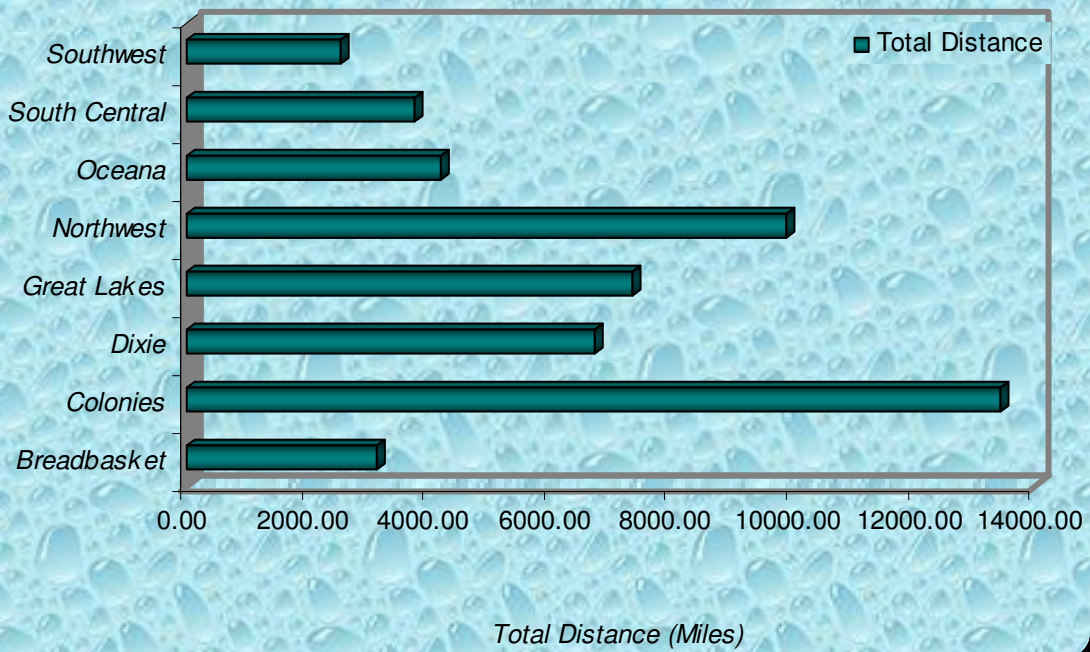

**% Total Distance
per Zone**

**% Total Distance
per Agegroup**

Zone

Total Distance in Miles Per Zone June 2007

Age Group

Total Distance (Miles) for Each Age Group June 2007

Total Distance (Miles) through June 2007 Per LMSC

■ Total Distance

LMSC

Total, Maximum and Average Distance in Miles Per Zone through June 2007

Total, Maximum and Average Distance in Miles Per Age Group through June 2007

Number
Participants

Male / Female Participants Per Zone June 2007