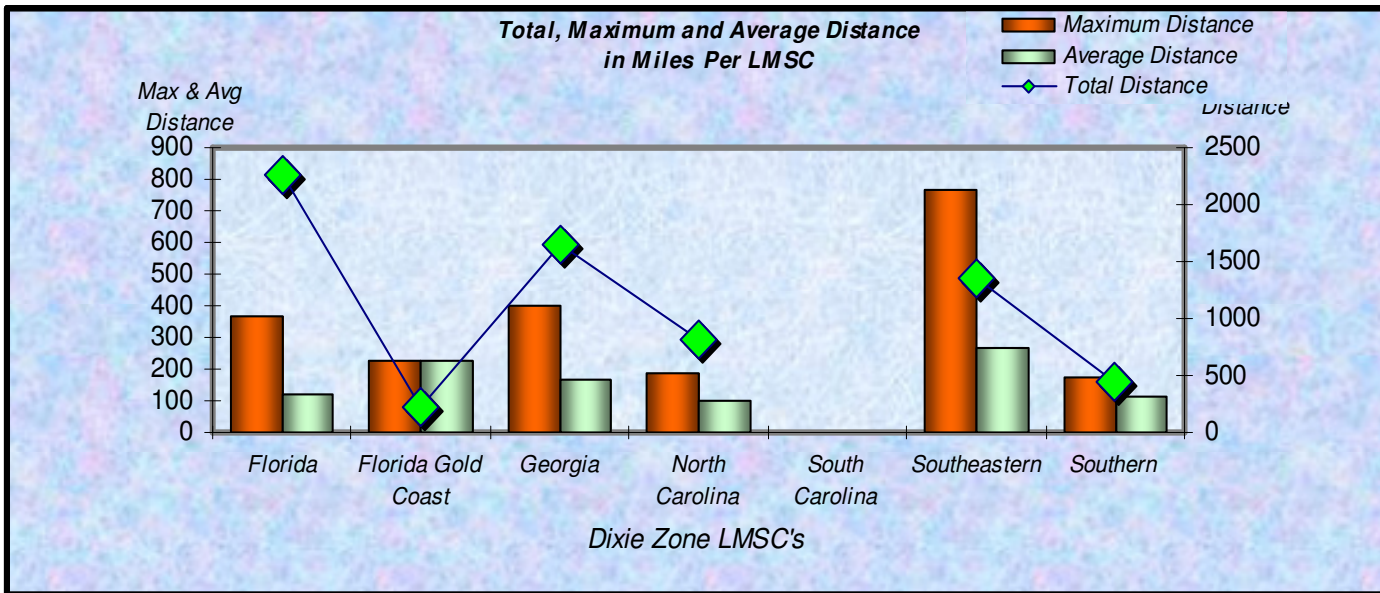

■ Total Distance

LMSC

Total, Maximum and Average Distance in Miles Per Zone through June 2007

Total, Maximum and Average Distance in Miles Per Age Group through June 2007

Number
Participants

Male / Female Participants Per Zone June 2007

Male
Female

Number
Participants

Male / Female Participants Per Age Group June 2007

Male
Female

Male / Female Participants Per LMSC June 2007

LMSC