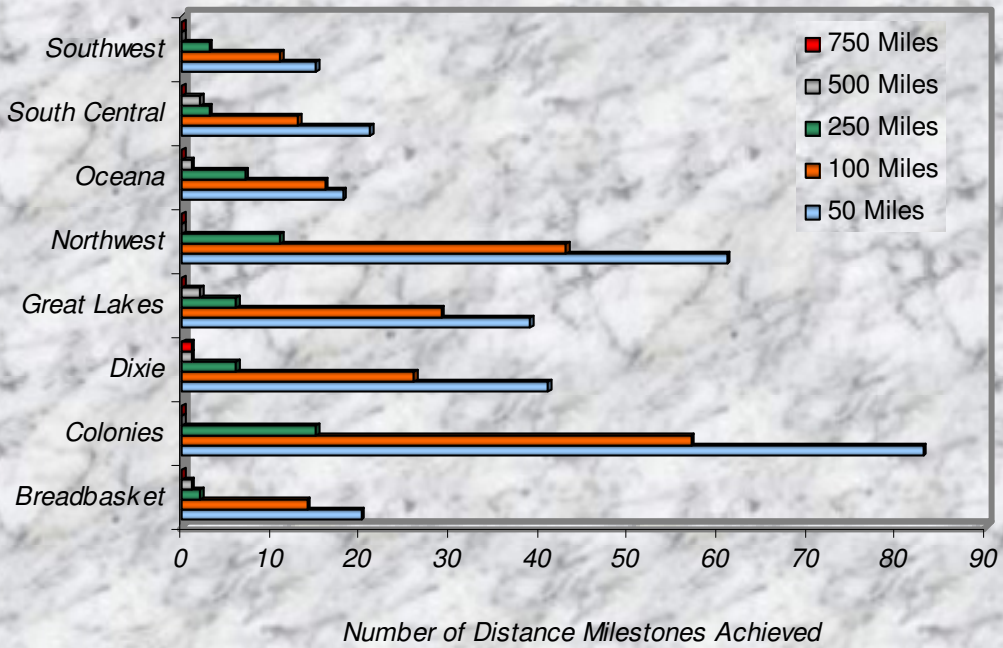

Distance Miles **Total Distance Per Zone per Month**

Distance Miles **Average Distance Per Zone per Month**

Zone *Number Participants Achieving Distance Milestones Per Zone June 2007*

Age Group

Distance Milestones Achieved for Each Age Group June 2007

**% Total Distance
per Zone**

**% Total Distance
per Agegroup**

Zone

Total Distance in Miles Per Zone June 2007

Age Group

Total Distance (Miles) for Each Age Group June 2007

Total Distance (Miles) through June 2007 Per LMSC