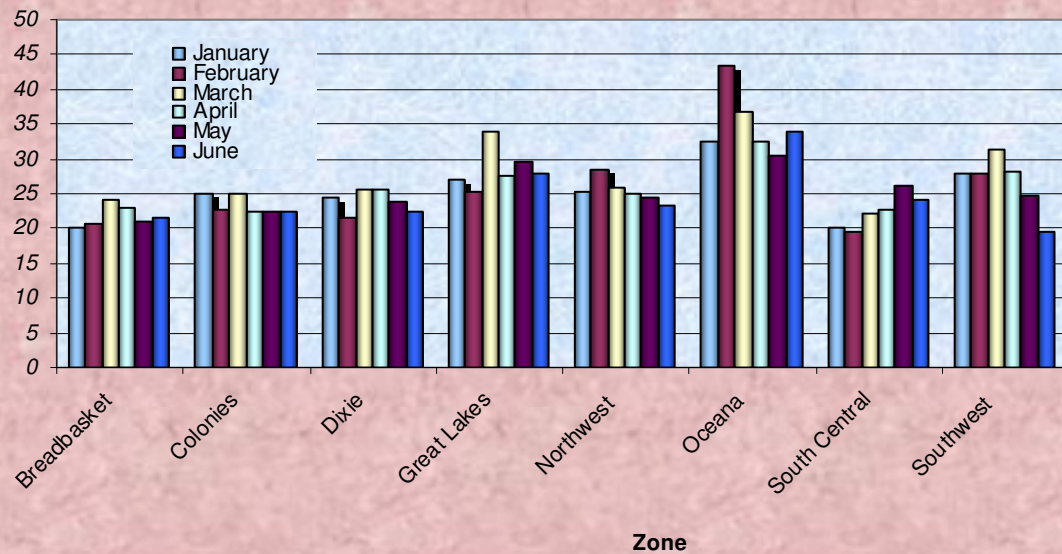

Distance Miles **Total Distance Per Zone per Month**

Distance Miles **Average Distance Per Zone per Month**

Zone *Number Participants Achieving Distance Milestones Per Zone June 2007*

Age Group

Distance Milestones Achieved for Each Age Group June 2007

**% Total Distance
per Zone**

**% Total Distance
per Agegroup**

Zone

Total Distance in Miles Per Zone June 2007

Age Group

Total Distance (Miles) for Each Age Group June 2007

Total Distance (Miles) through June 2007 Per LMSC