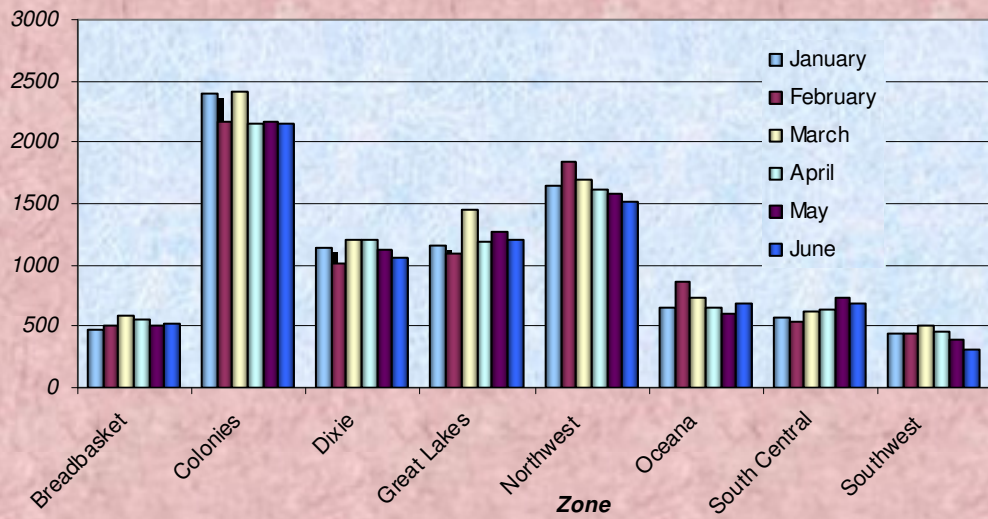

Distance Miles **Total Distance Per Zone per Month**

Distance Miles **Average Distance Per Zone per Month**

Zone *Number Participants Achieving Distance Milestones Per Zone June 2007*

Age Group

Distance Milestones Achieved for Each Age Group June 2007

**% Total Distance
per Zone**

**% Total Distance
per Agegroup**

Zone

Total Distance in Miles Per Zone June 2007

Age Group

Total Distance (Miles) for Each Age Group June 2007

Total Distance (Miles) through June 2007 Per LMSC