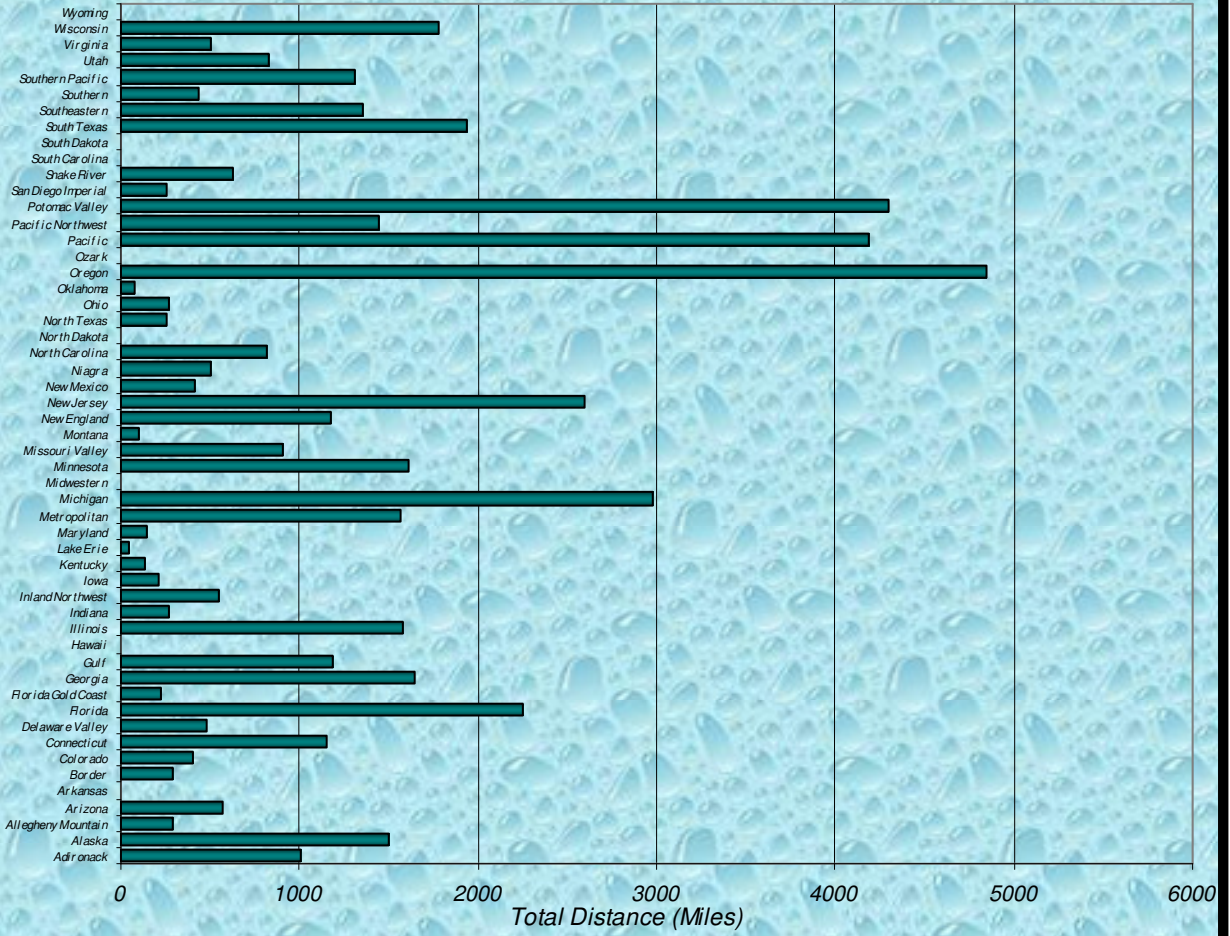

**% Total Distance
per Zone**

**% Total Distance
per Agegroup**

Zone

Total Distance in Miles Per Zone June 2007

Age Group

Total Distance (Miles) for Each Age Group June 2007

Total Distance (Miles) through June 2007 Per LMSC

■ Total Distance

LMSC

Total, Maximum and Average Distance in Miles Per Zone through June 2007

Total, Maximum and Average Distance in Miles Per Age Group through June 2007

Number
Participants

Male / Female Participants Per Zone June 2007