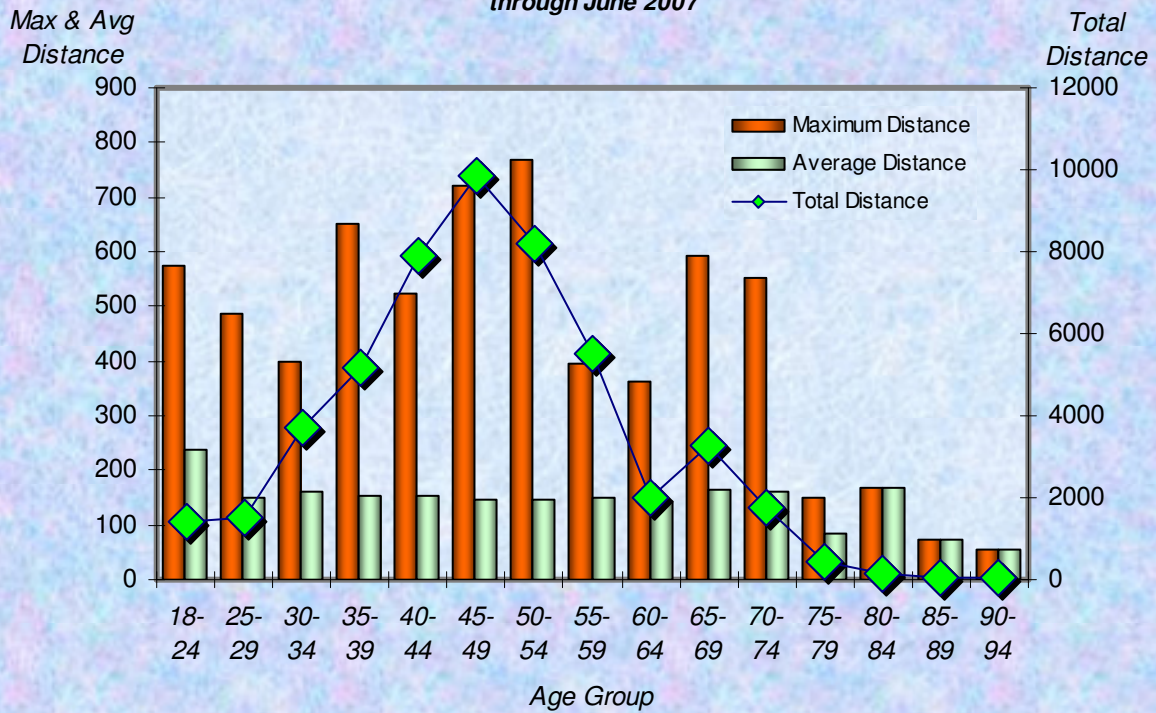

■ Total Distance

LMSC

Total, Maximum and Average Distance in Miles Per Zone through June 2007

Total, Maximum and Average Distance in Miles Per Age Group through June 2007

Number
Participants

Male / Female Participants Per Zone June 2007

Male
Female

Number
Participants

Male / Female Participants Per Age Group June 2007

Male
Female

Male / Female Participants Per LMSC June 2007

LMSC