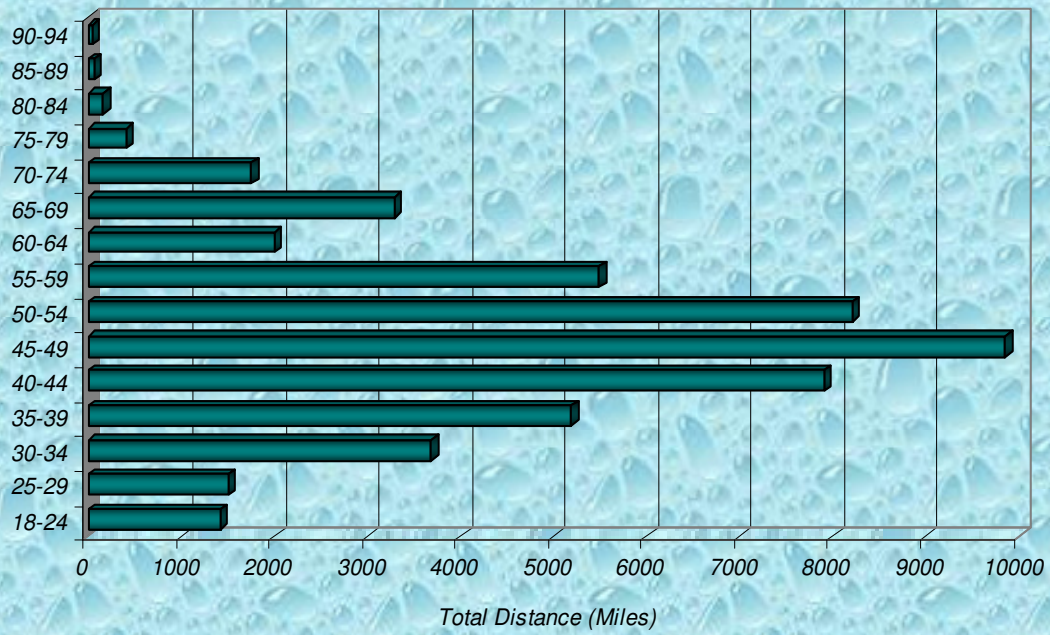

**% Total Distance
per Zone**

**% Total Distance
per Agegroup**

Zone

Total Distance in Miles Per Zone June 2007

Age Group

Total Distance (Miles) for Each Age Group June 2007

Total Distance (Miles) through June 2007 Per LMSC

■ Total Distance

LMSC

Total, Maximum and Average Distance in Miles Per Zone through June 2007

Total, Maximum and Average Distance in Miles Per Age Group through June 2007

Number
Participants

Male / Female Participants Per Zone June 2007