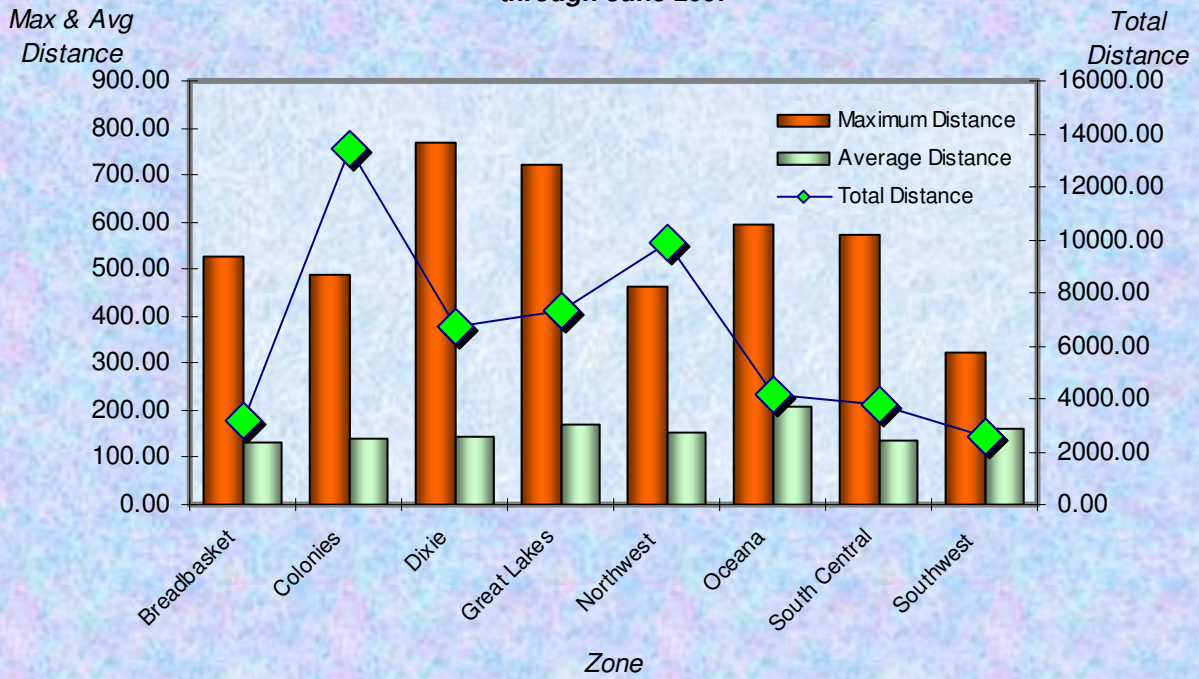

Distance Miles **Total Distance Per Zone per Month**

Distance Miles **Average Distance Per Zone per Month**

Zone *Number Participants Achieving Distance Milestones Per Zone June 2007*

Age Group

Distance Milestones Achieved for Each Age Group June 2007

**% Total Distance
per Zone**

**% Total Distance
per Agegroup**

Zone

Total Distance in Miles Per Zone June 2007

Age Group

Total Distance (Miles) for Each Age Group June 2007

Total Distance (Miles) through June 2007 Per LMSC

■ Total Distance

LMSC

Total, Maximum and Average Distance in Miles Per Zone through June 2007

Total, Maximum and Average Distance in Miles Per Age Group through June 2007

Number
Participants

Male / Female Participants Per Zone June 2007