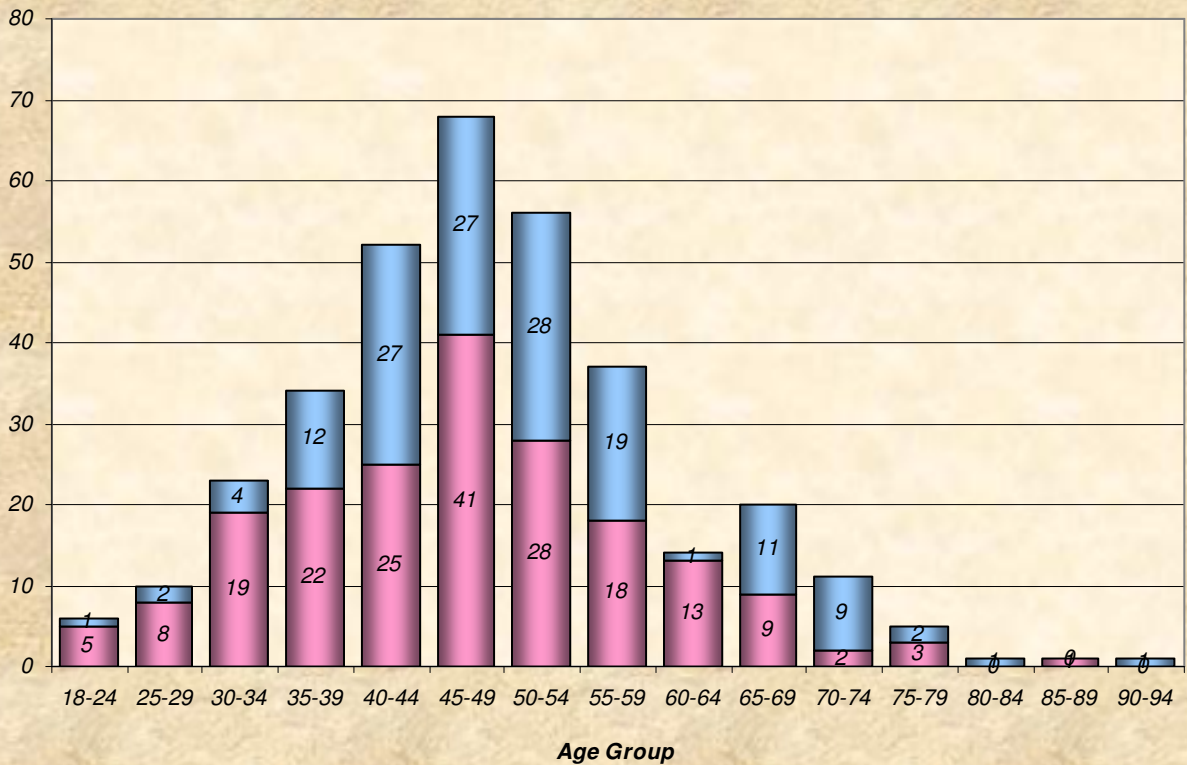

■ Total Distance

LMSC

Total, Maximum and Average Distance in Miles Per Zone through June 2007

Total, Maximum and Average Distance in Miles Per Age Group through June 2007

Number
Participants

Male / Female Participants Per Zone June 2007

Male
Female

Number
Participants

Male / Female Participants Per Age Group June 2007

Male
Female

Male / Female Participants Per LMSC June 2007

LMSC