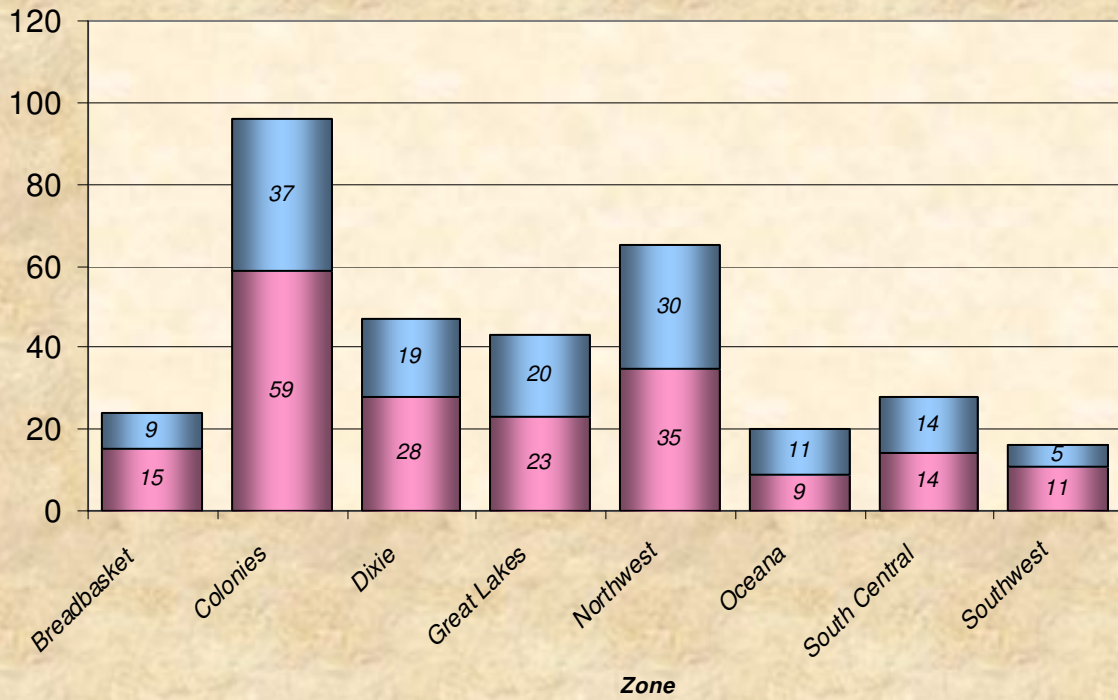

**% Total Distance
per Zone**

**% Total Distance
per Agegroup**

Zone

Total Distance in Miles Per Zone June 2007

Age Group

Total Distance (Miles) for Each Age Group June 2007

Total Distance (Miles) through June 2007 Per LMSC

■ Total Distance

LMSC

Total, Maximum and Average Distance in Miles Per Zone through June 2007

Total, Maximum and Average Distance in Miles Per Age Group through June 2007

Number
Participants

Male / Female Participants Per Zone June 2007

Male
Female

Number
Participants

Male / Female Participants Per Age Group June 2007

Male
Female

Male / Female Participants Per LMSC June 2007

LMSC