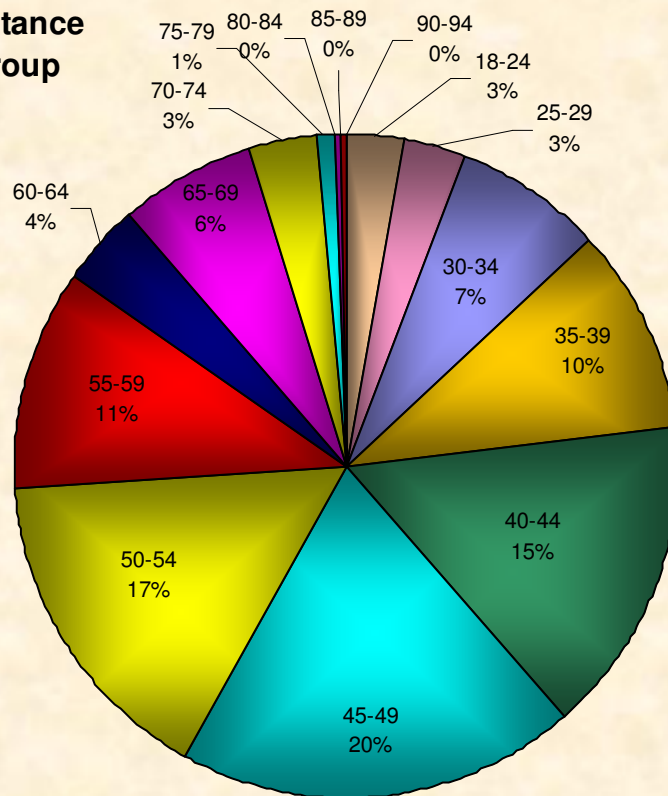

**% Total Distance
per Agegroup**