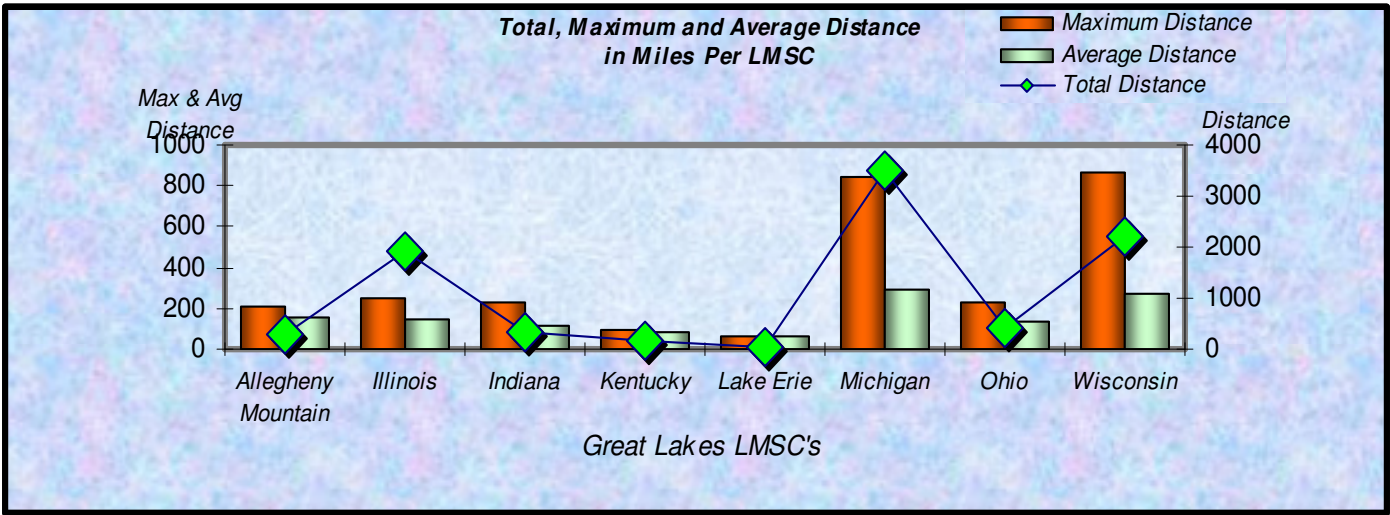

Zone **Number Participants Achieving Distance Milestones Per Zone July 2007**

Age Group

Distance Milestones Achieved for Each Age Group July 2007

**% Total Distance
per Zone**

**% Total Distance
per Agegroup**

Total Distance (Miles) through July 2007 Per LMSC

Total Distance

LMSC

Total, Maximum and Average Distance in Miles Per Zone through July 2007

Total, Maximum and Average Distance in Miles Per Age Group through July 2007

Number
Participants

Male / Female Participants Per Zone July 2007

Male
Female

Number
Participants

Male / Female Participants Per Age Group July 2007

Male
Female

Male / Female Participants Per LMSC July 2007