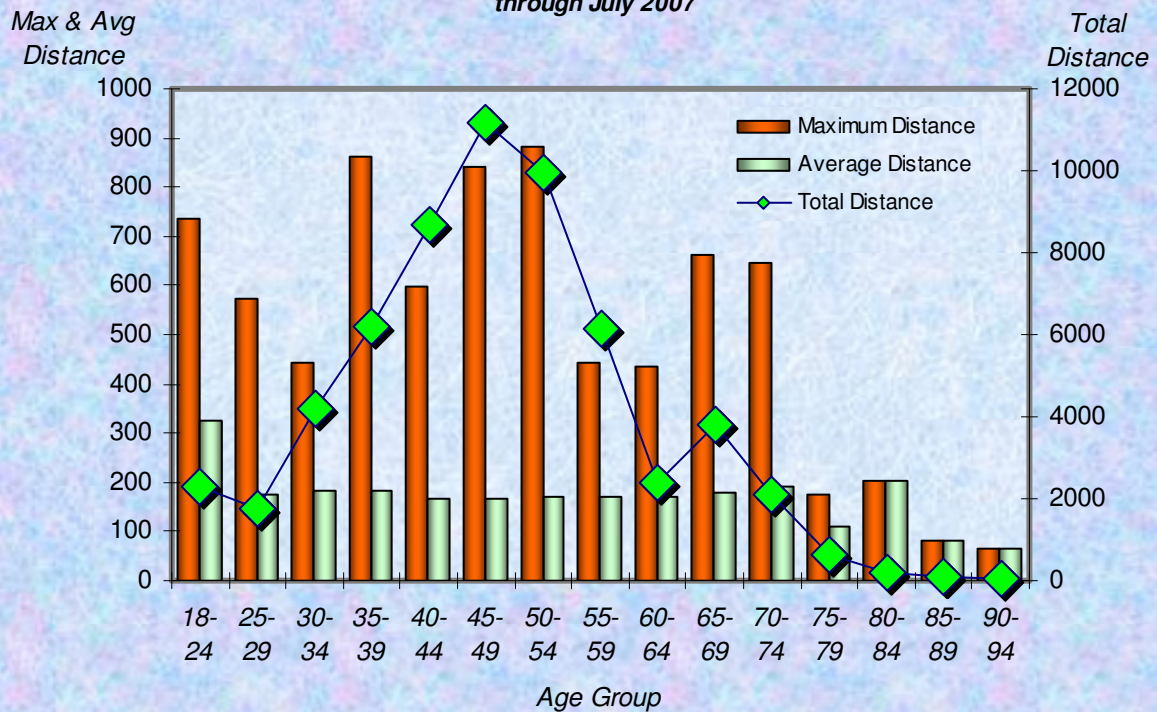

Zone **Number Participants Achieving Distance Milestones Per Zone July 2007**

Age Group

Distance Milestones Achieved for Each Age Group July 2007

**% Total Distance
per Zone**

**% Total Distance
per Agegroup**

Total Distance (Miles) through July 2007 Per LMSC

Total Distance

LMSC

Total, Maximum and Average Distance in Miles Per Zone through July 2007

Total, Maximum and Average Distance in Miles Per Age Group through July 2007

Number
Participants

Male / Female Participants Per Zone July 2007

Male
Female

Number
Participants

Male / Female Participants Per Age Group July 2007

Male
Female

Male / Female Participants Per LMSC July 2007