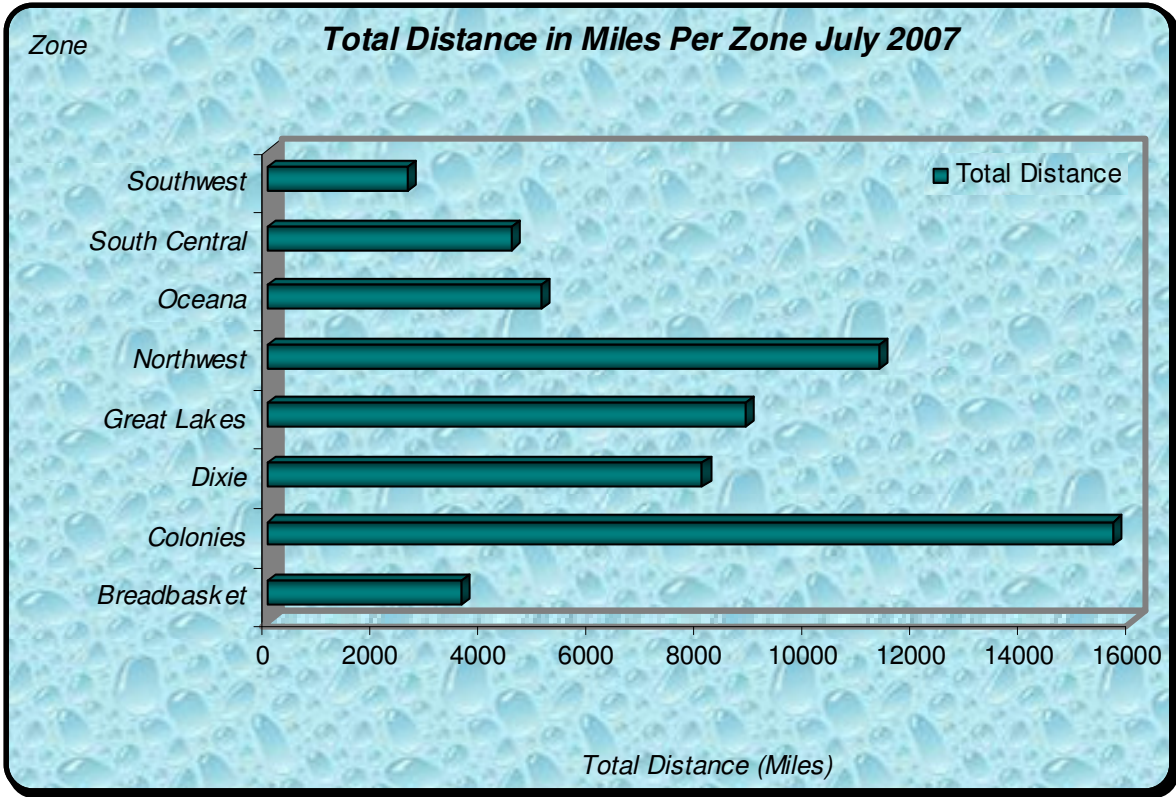

Zone **Number Participants Achieving Distance Milestones Per Zone July 2007**

Age Group

Distance Milestones Achieved for Each Age Group July 2007

**% Total Distance
per Zone**

**% Total Distance
per Agegroup**

Total Distance (Miles) through July 2007 Per LMSC

Total Distance

LMSC

Total, Maximum and Average Distance in Miles Per Zone through July 2007

Total, Maximum and Average Distance in Miles Per Age Group through July 2007