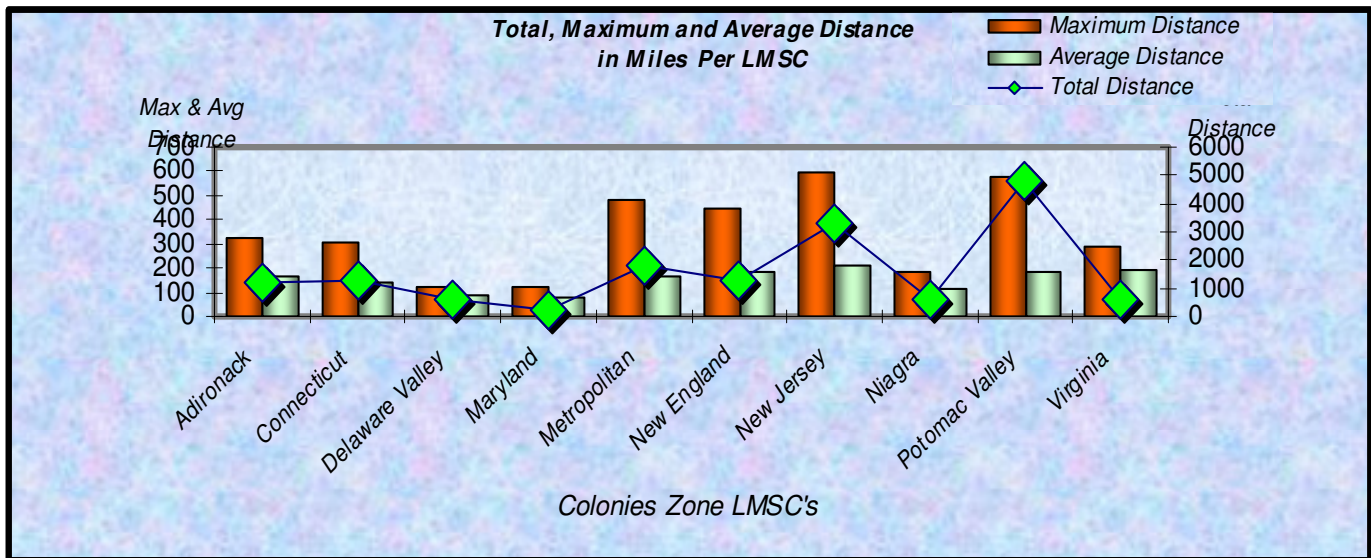

Zone **Number Participants Achieving Distance Milestones Per Zone July 2007**

Age Group

Distance Milestones Achieved for Each Age Group July 2007

**% Total Distance
per Zone**

**% Total Distance
per Agegroup**

Total Distance (Miles) through July 2007 Per LMSC

Total Distance

LMSC

Total, Maximum and Average Distance in Miles Per Zone through July 2007

Total, Maximum and Average Distance in Miles Per Age Group through July 2007

Number
Participants

Male / Female Participants Per Zone July 2007

Male
Female

Number
Participants

Male / Female Participants Per Age Group July 2007

Male
Female

Male / Female Participants Per LMSC July 2007