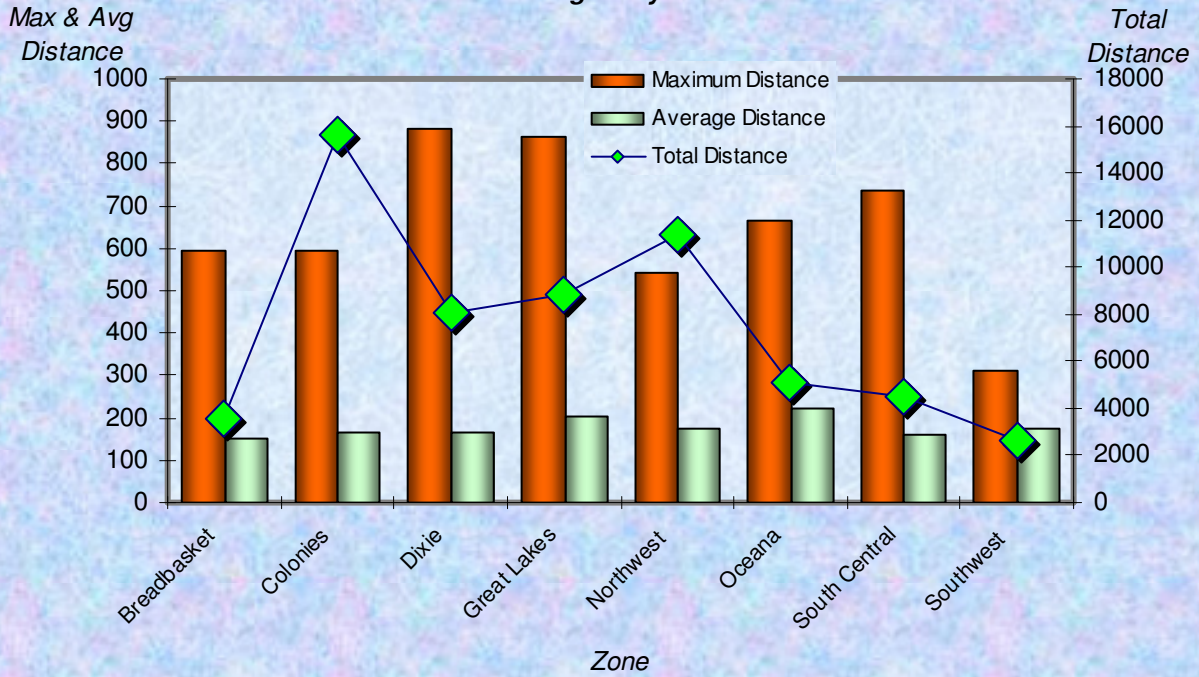

Zone **Number Participants Achieving Distance Milestones Per Zone July 2007**

Age Group

Distance Milestones Achieved for Each Age Group July 2007

**% Total Distance
per Zone**

**% Total Distance
per Agegroup**

Total Distance (Miles) through July 2007 Per LMSC

Total Distance

LMSC

Total, Maximum and Average Distance in Miles Per Zone through July 2007

Total, Maximum and Average Distance in Miles Per Age Group through July 2007

Number
Participants

Male / Female Participants Per Zone July 2007

Male
Female

Number
Participants

Male / Female Participants Per Age Group July 2007

Male
Female

Male / Female Participants Per LMSC July 2007