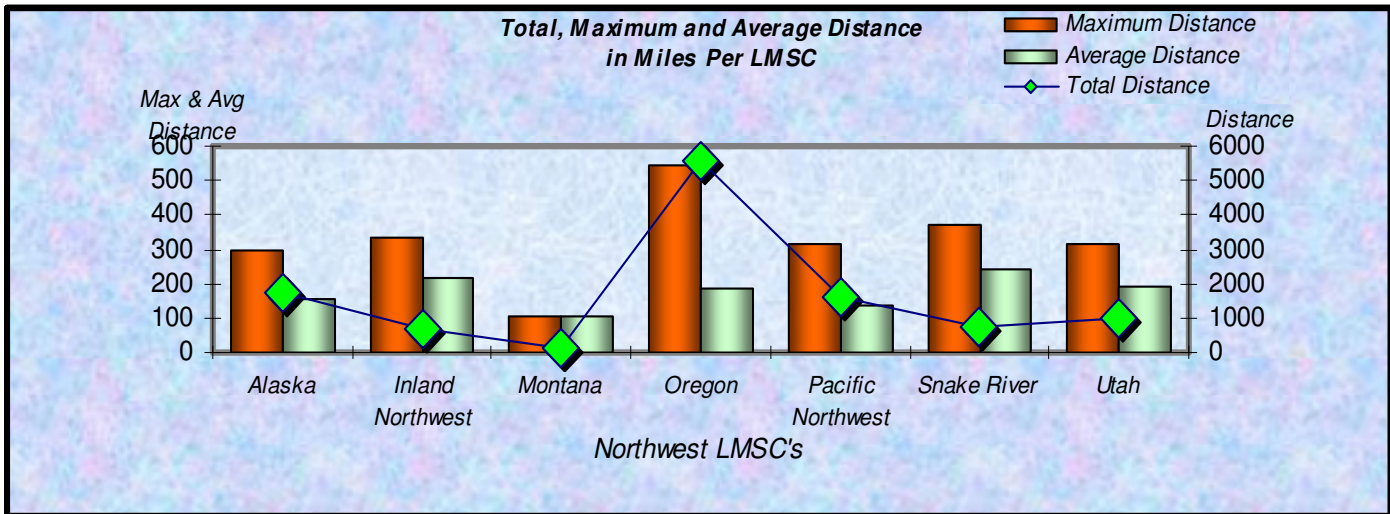

Total Distance (Miles) through July 2007 Per LMSC

Total Distance

LMSC

Total, Maximum and Average Distance in Miles Per Zone through July 2007

Total, Maximum and Average Distance in Miles Per Age Group through July 2007

Number
Participants

Male / Female Participants Per Zone July 2007

Male
Female

Number
Participants

Male / Female Participants Per Age Group July 2007

Male
Female

Male / Female Participants Per LMSC July 2007