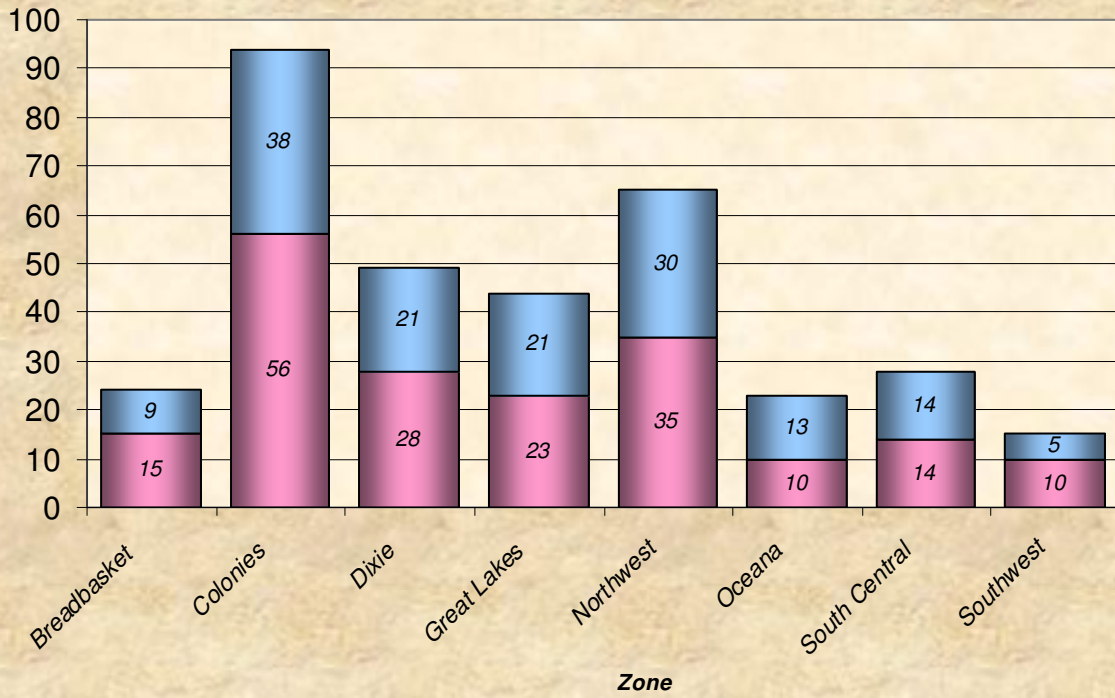

Zone **Number Participants Achieving Distance Milestones Per Zone July 2007**

Age Group

Distance Milestones Achieved for Each Age Group July 2007

**% Total Distance
per Zone**

**% Total Distance
per Agegroup**

Total Distance (Miles) through July 2007 Per LMSC

Total Distance

LMSC

Total, Maximum and Average Distance in Miles Per Zone through July 2007

Total, Maximum and Average Distance in Miles Per Age Group through July 2007

Number
Participants

Male / Female Participants Per Zone July 2007

Male
Female

Number
Participants

Male / Female Participants Per Age Group July 2007

Male
Female

Male / Female Participants Per LMSC July 2007