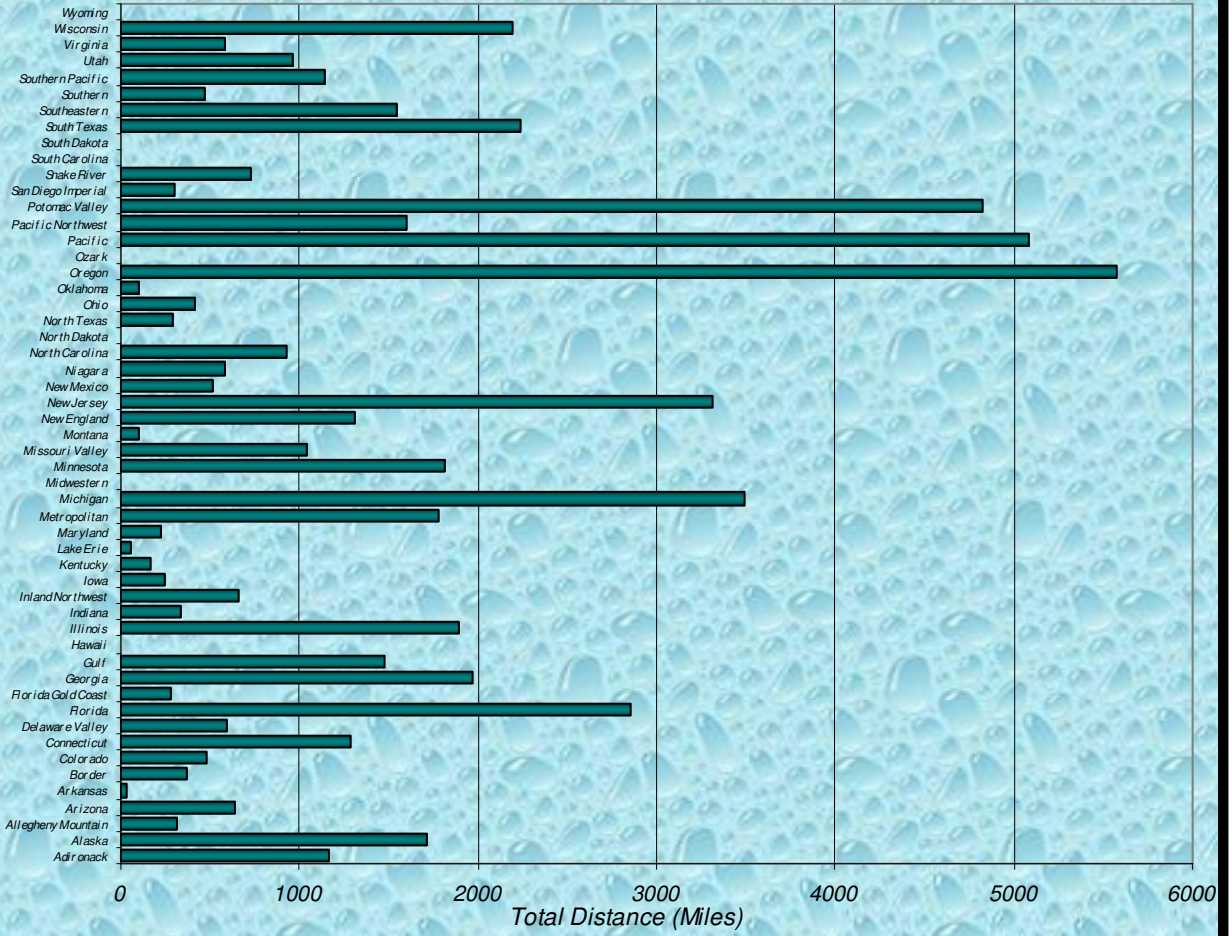

Zone **Number Participants Achieving Distance Milestones Per Zone July 2007**

Age Group

Distance Milestones Achieved for Each Age Group July 2007

**% Total Distance
per Zone**

**% Total Distance
per Agegroup**

Total Distance (Miles) through July 2007 Per LMSC

Total Distance

LMSC

Total, Maximum and Average Distance in Miles Per Zone through July 2007

Total, Maximum and Average Distance in Miles Per Age Group through July 2007

Number
Participants

Male / Female Participants Per Zone July 2007

Male
Female

Number
Participants

Male / Female Participants Per Age Group July 2007

Male
Female

Male / Female Participants Per LMSC July 2007