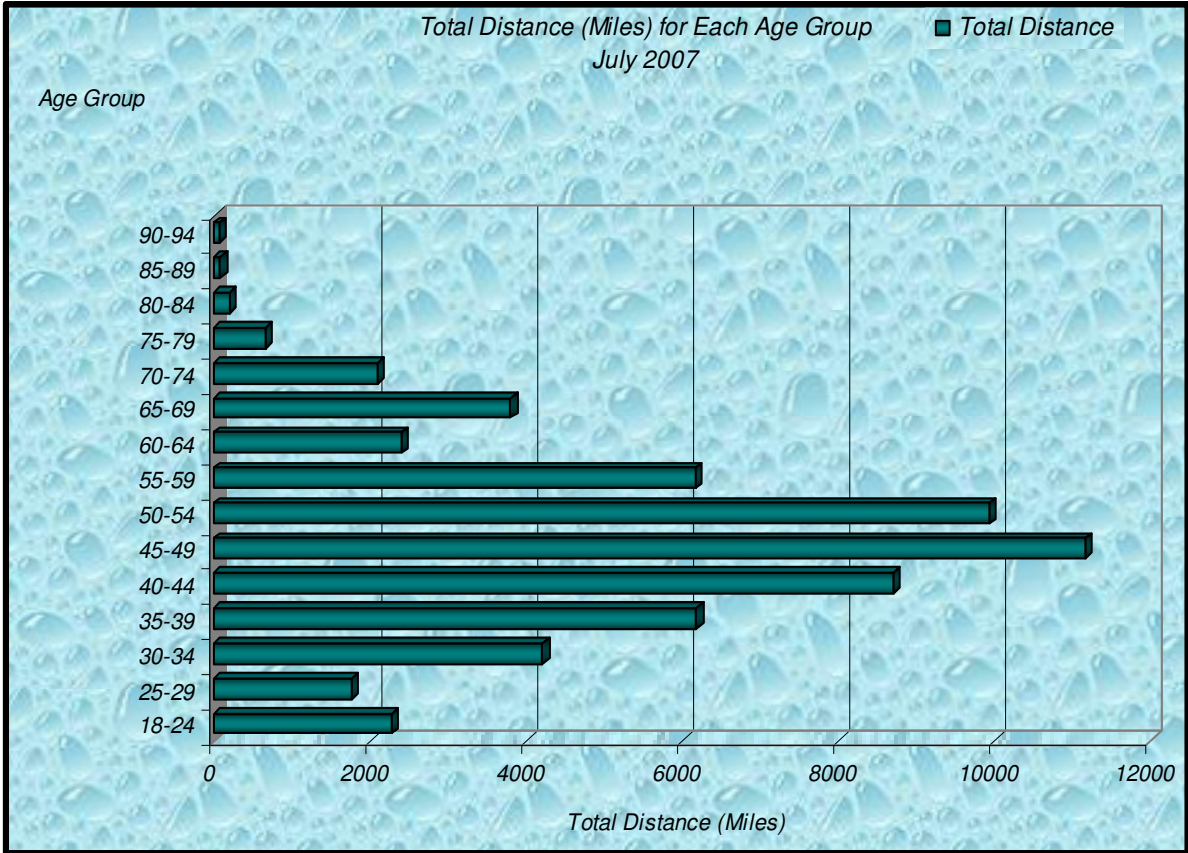

Zone **Number Participants Achieving Distance Milestones Per Zone July 2007**

Age Group

Distance Milestones Achieved for Each Age Group July 2007

**% Total Distance
per Zone**

**% Total Distance
per Agegroup**

Total Distance (Miles) through July 2007 Per LMSC

Total Distance

LMSC

Total, Maximum and Average Distance in Miles Per Zone through July 2007

Total, Maximum and Average Distance in Miles Per Age Group through July 2007