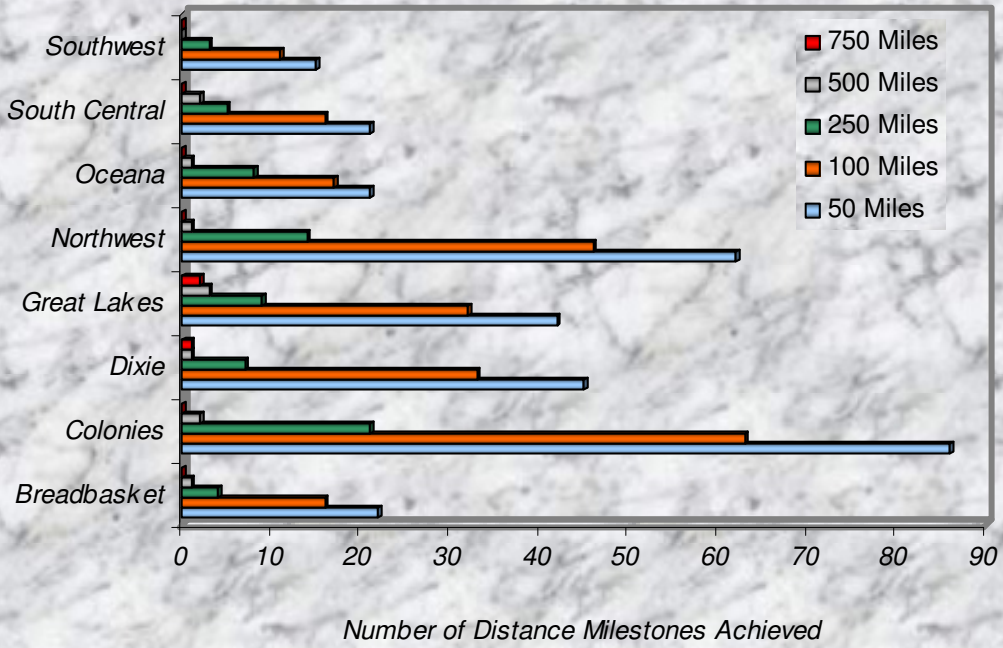

Zone **Number Participants Achieving Distance Milestones Per Zone July 2007**

Age Group

Distance Milestones Achieved for Each Age Group July 2007

**% Total Distance
per Zone**

**% Total Distance
per Agegroup**

Total Distance (Miles) through July 2007 Per LMSC

Total Distance

LMSC

Total, Maximum and Average Distance in Miles Per Zone through July 2007

Total, Maximum and Average Distance in Miles Per Age Group through July 2007