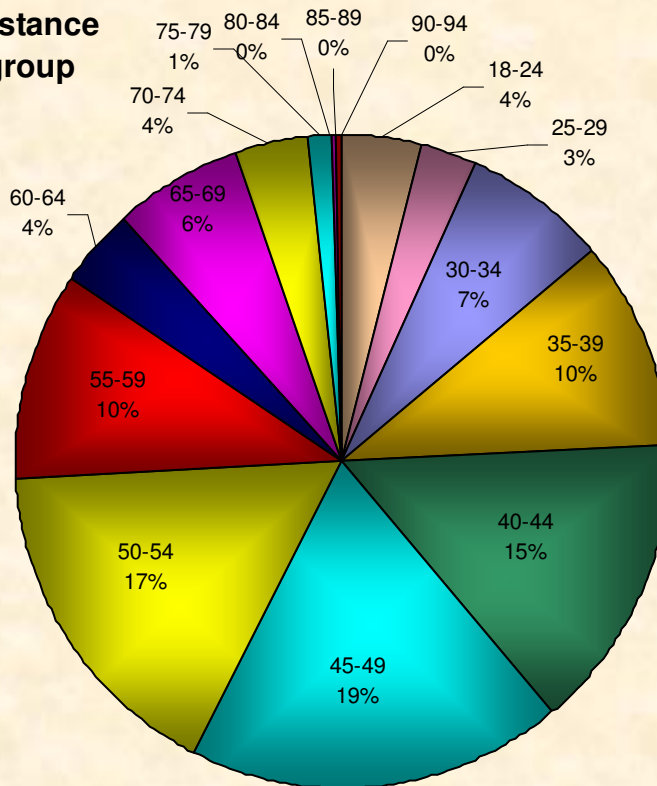

Zone **Number Participants Achieving Distance Milestones Per Zone July 2007**

Age Group

Distance Milestones Achieved for Each Age Group July 2007

**% Total Distance
per Zone**

**% Total Distance
per Agegroup**

Number
Participants

Male / Female Participants Per Zone July 2007

Male
Female

Number
Participants

Male / Female Participants Per Age Group July 2007

Male
Female

Male / Female Participants Per LMSC July 2007