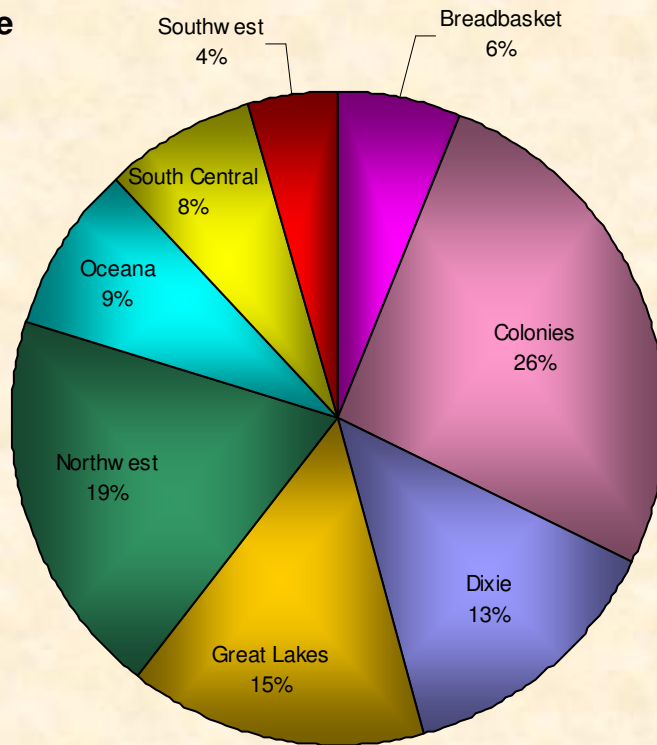

Zone **Number Participants Achieving Distance Milestones Per Zone July 2007**

Age Group

Distance Milestones Achieved for Each Age Group July 2007

**% Total Distance
per Zone**

**% Total Distance
per Agegroup**

Total Distance (Miles) through July 2007 Per LMSC

Total Distance

LMSC

Total, Maximum and Average Distance in Miles Per Zone through July 2007

Total, Maximum and Average Distance in Miles Per Age Group through July 2007

Number
Participants

Male / Female Participants Per Zone July 2007

Male
Female

Number
Participants

Male / Female Participants Per Age Group July 2007

Male
Female

Male / Female Participants Per LMSC July 2007