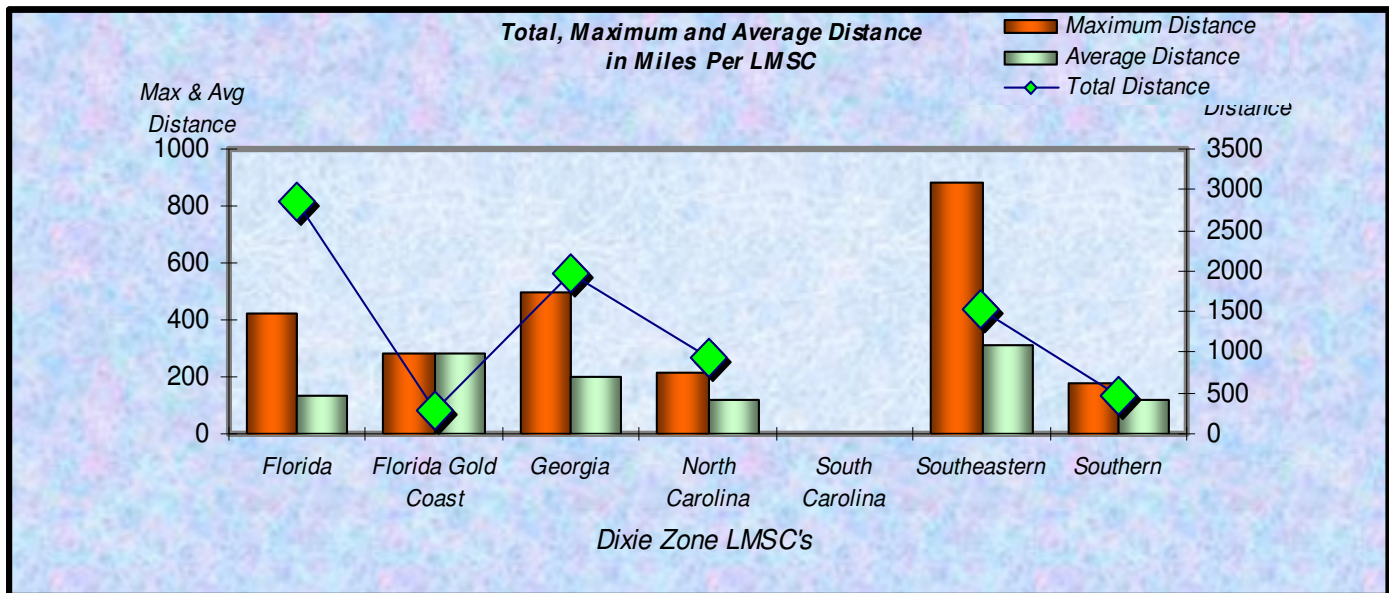

Total Distance (Miles) through July 2007 Per LMSC

Total Distance

LMSC

Total, Maximum and Average Distance in Miles Per Zone through July 2007

Total, Maximum and Average Distance in Miles Per Age Group through July 2007

Number
Participants

Male / Female Participants Per Zone July 2007

Male
Female

Number
Participants

Male / Female Participants Per Age Group July 2007

Male
Female

Male / Female Participants Per LMSC July 2007