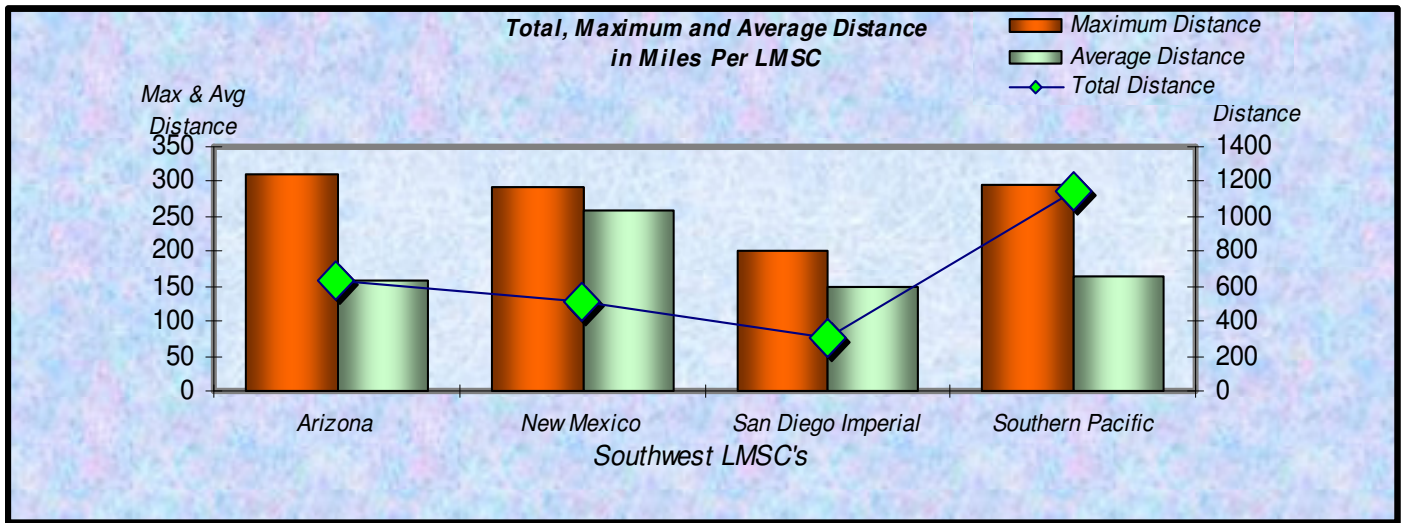

Zone **Number Participants Achieving Distance Milestones Per Zone July 2007**

Age Group

Distance Milestones Achieved for Each Age Group July 2007

**% Total Distance
per Zone**

**% Total Distance
per Agegroup**

Total Distance (Miles) through July 2007 Per LMSC

Total Distance

LMSC

Total, Maximum and Average Distance in Miles Per Zone through July 2007

Total, Maximum and Average Distance in Miles Per Age Group through July 2007

Number
Participants

Male / Female Participants Per Zone July 2007

Male
Female

Number
Participants

Male / Female Participants Per Age Group July 2007

Male
Female

Male / Female Participants Per LMSC July 2007